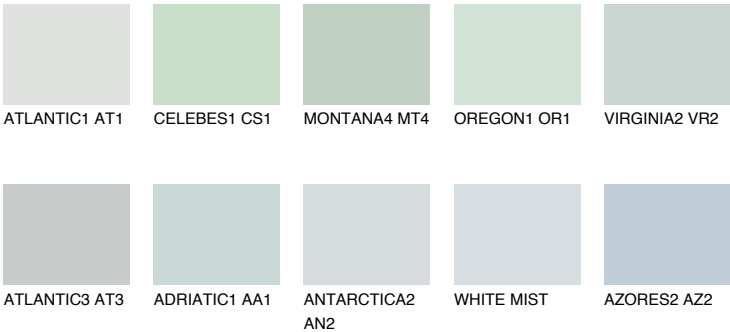

VIRGINIA1 VR1

71% **TSR** 71%

Matching colours

COLOURS

INTENSE

For more information on plasters and paints, go to www.ceresit.it

*The presented colours refer to plasters and paints offered by Ceresit. Due to the use of digital techniques, the presented colours might not represent the original ones, thus they cannot be considered as a reliable colour presentation. We recommend checking the authentic colour samples.