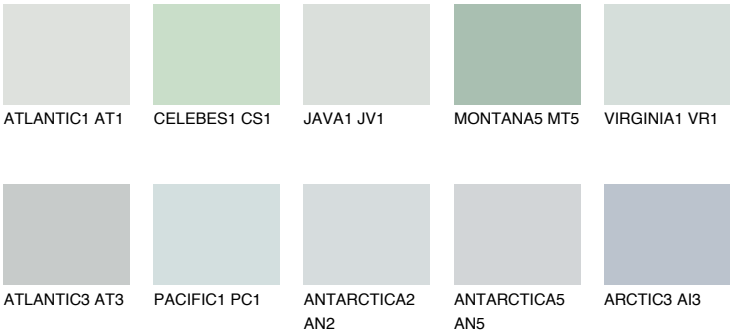

## VIRGINIA2 VR2

65% TSR 62%

### Matching colours

#### COLOURS