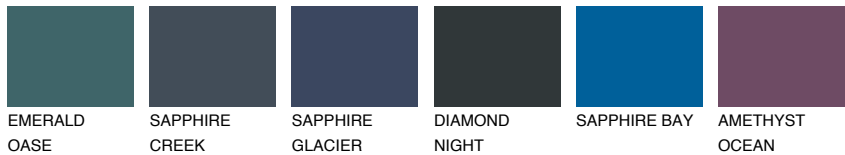

VIRGINIA2 VR2

65% TSR 62%

Matching colours

COLOURS

INTENSE

For more information on plasters and paints, go to www.ceresit.it

*The presented colours refer to plasters and paints offered by Ceresit. Due to the use of digital techniques, the presented colours might not represent the original ones, thus they cannot be considered as a reliable colour presentation. We recommend checking the authentic colour samples.