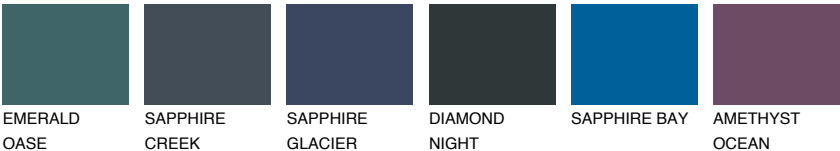

VIRGINIA2 VR2

65% TSR 62%

Matching colours

COLOURS

INTENSE

For more information on plasters and paints, go to www.ceresit.it

*The presented colours refer to plasters and paints offered by Ceresit. Due to the use of digital techniques, the presented colours might not represent the original ones, thus they cannot be considered as a reliable colour presentation. We recommend checking the authentic colour samples.