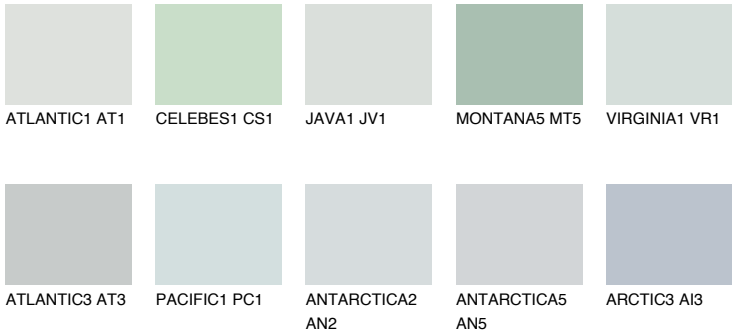

VIRGINIA2 VR2

65% TSR 62%

Matching colours

COLOURS

INTENSE

For more information on plasters and paints, go to www.ceresit.it

*The presented colours refer to plasters and paints offered by Ceresit. Due to the use of digital techniques, the presented colours might not represent the original ones, thus they cannot be considered as a reliable colour presentation. We recommend checking the authentic colour samples.