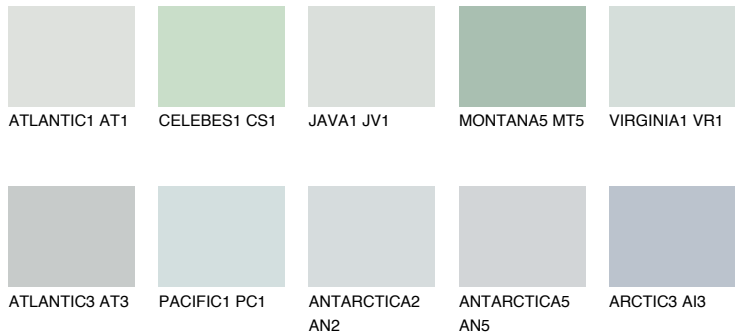

VIRGINIA2 VR2

65% TSR 62%

Matching colours

COLOURS

INTENSE

For more information on plasters and paints, go to www.ceresit.it

*The presented colours refer to plasters and paints offered by Ceresit. Due to the use of digital techniques, the presented colours might not represent the original ones, thus they cannot be considered as a reliable colour presentation. We recommend checking the authentic colour samples.