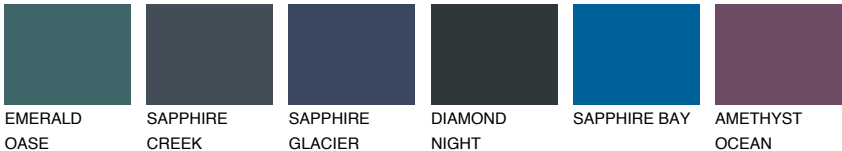

VIRGINIA2 VR2

65% TSR 62%

Matching colours

COLOURS

INTENSE

For more information on plasters and paints, go to www.ceresit.it

*The presented colours refer to plasters and paints offered by Ceresit. Due to the use of digital techniques, the presented colours might not represent the original ones, thus they cannot be considered as a reliable colour presentation. We recommend checking the authentic colour samples.