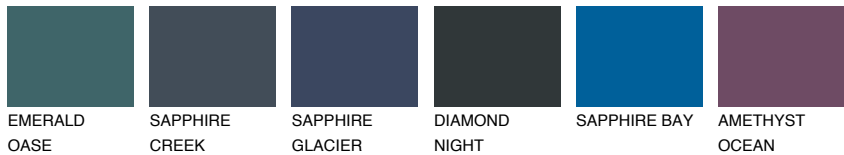

COLOUR DETAILS

VIRGINIA2 VR2

65% TSR 62%

Matching colours

COLOURS

INTENSE

For more information on plasters and paints, go to www.ceresit.it

*The presented colours refer to plasters and paints offered by Ceresit. Due to the use of digital techniques, the presented colours might not represent the original ones, thus they cannot be considered as a reliable colour presentation. We recommend checking the authentic colour samples.