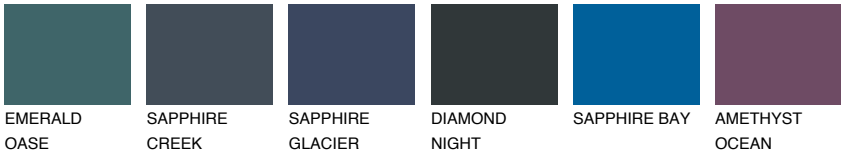

VIRGINIA2 VR2

65% TSR 62%

Matching colours

COLOURS

INTENSE

For more information on plasters and paints, go to www.ceresit.it

*The presented colours refer to plasters and paints offered by Ceresit. Due to the use of digital techniques, the presented colours might not represent the original ones, thus they cannot be considered as a reliable colour presentation. We recommend checking the authentic colour samples.