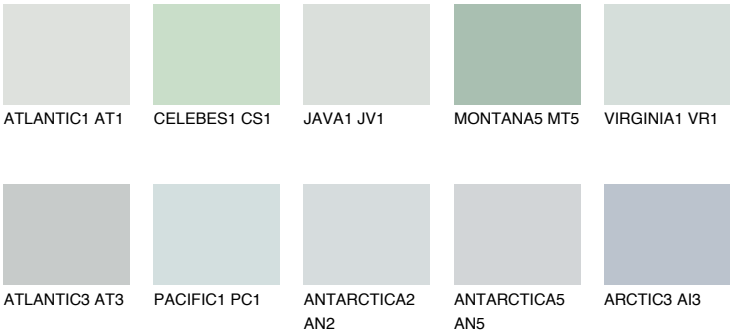

VIRGINIA2 VR2

65% TSR 62%

Matching colours

COLOURS

INTENSE

For more information on plasters and paints, go to www.ceresit.it

*The presented colours refer to plasters and paints offered by Ceresit. Due to the use of digital techniques, the presented colours might not represent the original ones, thus they cannot be considered as a reliable colour presentation. We recommend checking the authentic colour samples.