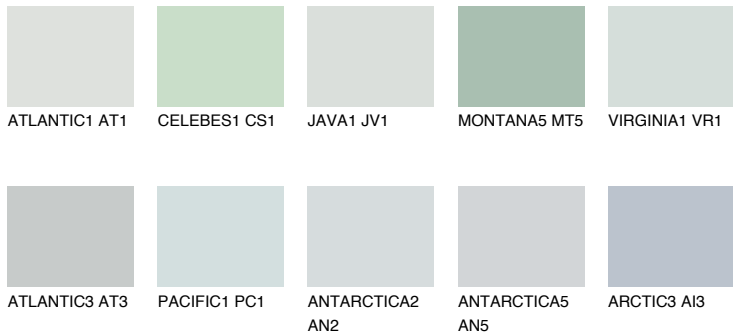

COLOUR DETAILS

VIRGINIA2 VR2

65% TSR 62%

Matching colours

COLOURS

INTENSE

For more information on plasters and paints, go to www.ceresit.it

*The presented colours refer to plasters and paints offered by Ceresit. Due to the use of digital techniques, the presented colours might not represent the original ones, thus they cannot be considered as a reliable colour presentation. We recommend checking the authentic colour samples.