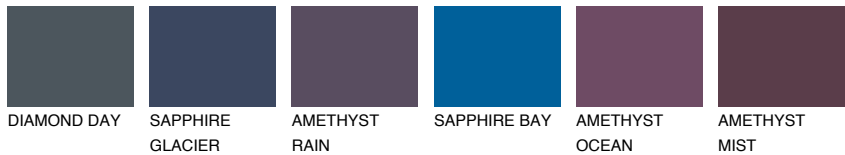

COLOUR DETAILS

VIRGINIA3 VR3

55% TSR 52%

Matching colours

COLOURS

INTENSE

For more information on plasters and paints, go to www.ceresit.it

*The presented colours refer to plasters and paints offered by Ceresit. Due to the use of digital techniques, the presented colours might not represent the original ones, thus they cannot be considered as a reliable colour presentation. We recommend checking the authentic colour samples.