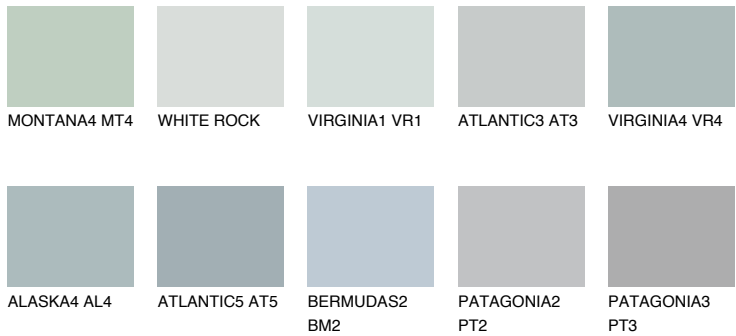

# COLOUR DETAILS

## VIRGINIA3 VR3

55% TSR 52%

### Matching colours

#### COLOURS