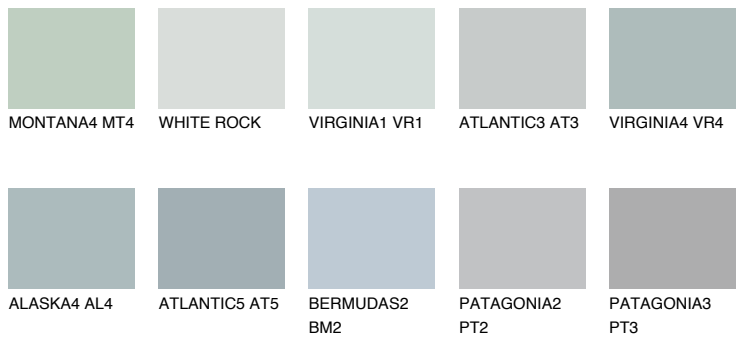

COLOUR DETAILS

VIRGINIA3 VR3

55% TSR 52%

Matching colours

COLOURS

INTENSE

For more information on plasters and paints, go to www.ceresit.it

*The presented colours refer to plasters and paints offered by Ceresit. Due to the use of digital techniques, the presented colours might not represent the original ones, thus they cannot be considered as a reliable colour presentation. We recommend checking the authentic colour samples.