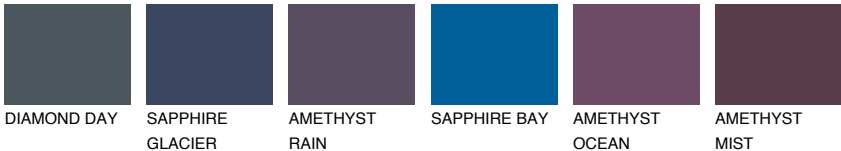

VIRGINIA3 VR3

55% **TSR** 52%

Matching colours

COLOURS

INTENSE

For more information on plasters and paints, go to www.ceresit.it

*The presented colours refer to plasters and paints offered by Ceresit. Due to the use of digital techniques, the presented colours might not represent the original ones, thus they cannot be considered as a reliable colour presentation. We recommend checking the authentic colour samples.