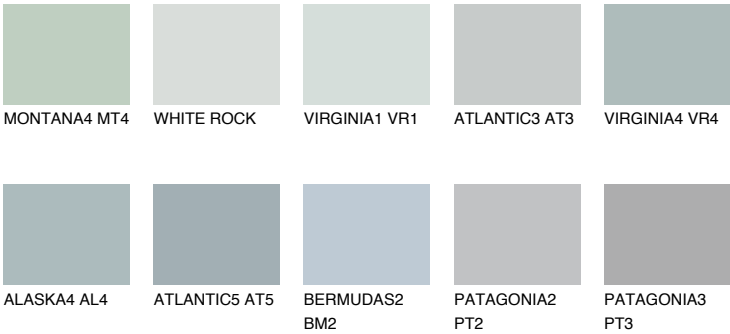

## VIRGINIA3 VR3

55% **TSR** 52%

### Matching colours

#### COLOURS