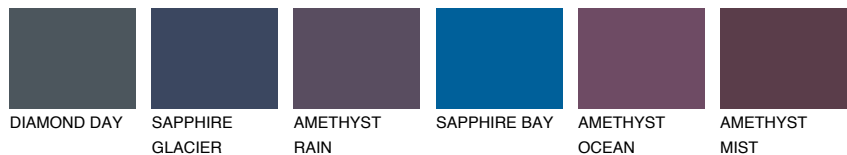

COLOUR DETAILS

VIRGINIA3 VR3

55% TSR 52%

Matching colours

COLOURS

INTENSE

For more information on plasters and paints, go to www.ceresit.it

*The presented colours refer to plasters and paints offered by Ceresit. Due to the use of digital techniques, the presented colours might not represent the original ones, thus they cannot be considered as a reliable colour presentation. We recommend checking the authentic colour samples.