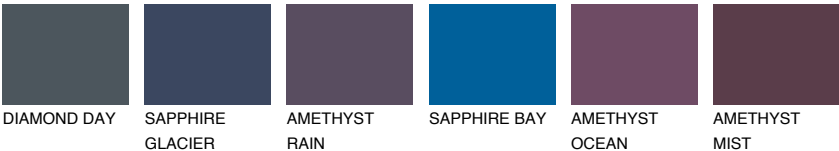

VIRGINIA3 VR3

55% TSR 52%

Matching colours

COLOURS

INTENSE

For more information on plasters and paints, go to www.ceresit.it

*The presented colours refer to plasters and paints offered by Ceresit. Due to the use of digital techniques, the presented colours might not represent the original ones, thus they cannot be considered as a reliable colour presentation. We recommend checking the authentic colour samples.