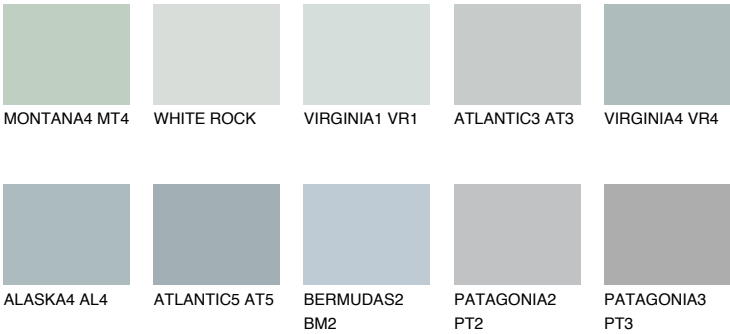

VIRGINIA3 VR3

55% TSR 52%

Matching colours

COLOURS

INTENSE

For more information on plasters and paints, go to www.ceresit.it

*The presented colours refer to plasters and paints offered by Ceresit. Due to the use of digital techniques, the presented colours might not represent the original ones, thus they cannot be considered as a reliable colour presentation. We recommend checking the authentic colour samples.