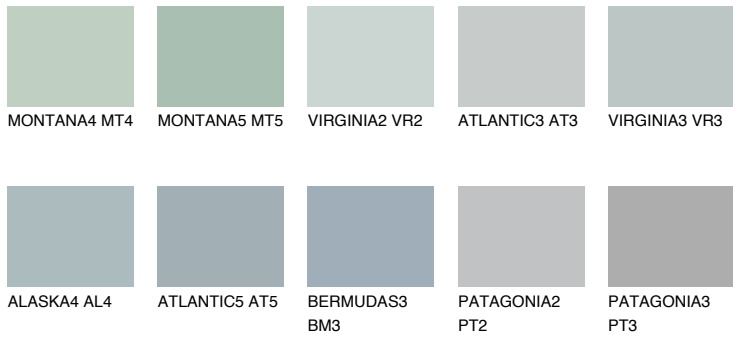

COLOUR DETAILS

VIRGINIA4 VR4

49% TSR 43%

Matching colours

COLOURS

INTENSE

For more information on plasters and paints, go to www.ceresit.it

*The presented colours refer to plasters and paints offered by Ceresit. Due to the use of digital techniques, the presented colours might not represent the original ones, thus they cannot be considered as a reliable colour presentation. We recommend checking the authentic colour samples.