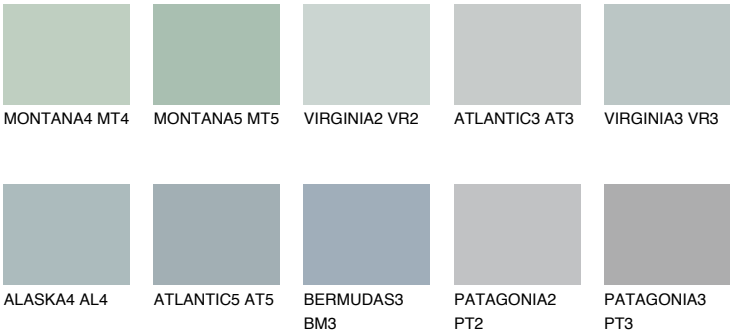

VIRGINIA4 VR4

49% TSR 43%

Matching colours

COLOURS

INTENSE

For more information on plasters and paints, go to www.ceresit.it

*The presented colours refer to plasters and paints offered by Ceresit. Due to the use of digital techniques, the presented colours might not represent the original ones, thus they cannot be considered as a reliable colour presentation. We recommend checking the authentic colour samples.