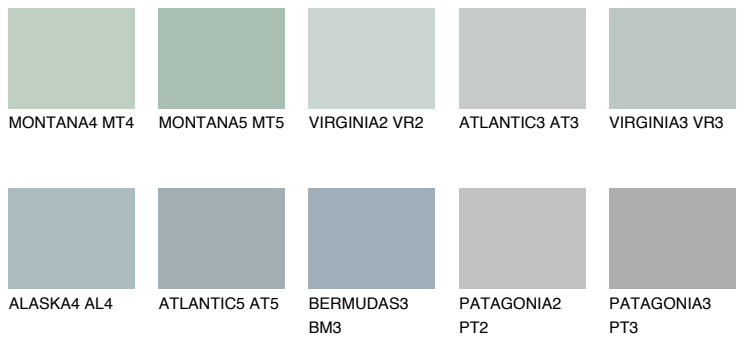

COLOUR DETAILS

VIRGINIA4 VR4

49% TSR 43%

Matching colours

COLOURS

INTENSE

For more information on plasters and paints, go to www.ceresit.it

*The presented colours refer to plasters and paints offered by Ceresit. Due to the use of digital techniques, the presented colours might not represent the original ones, thus they cannot be considered as a reliable colour presentation. We recommend checking the authentic colour samples.