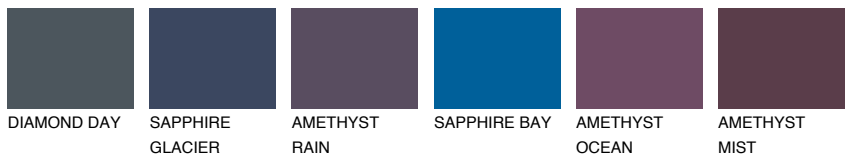

COLOUR DETAILS

VIRGINIA4 VR4

49% TSR 43%

Matching colours

COLOURS

INTENSE

For more information on plasters and paints, go to www.ceresit.it

*The presented colours refer to plasters and paints offered by Ceresit. Due to the use of digital techniques, the presented colours might not represent the original ones, thus they cannot be considered as a reliable colour presentation. We recommend checking the authentic colour samples.