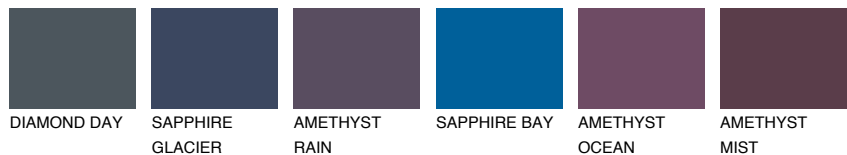

COLOUR DETAILS

VIRGINIA4 VR4

49% TSR 43%

Matching colours

COLOURS

INTENSE

For more information on plasters and paints, go to www.ceresit.it

*The presented colours refer to plasters and paints offered by Ceresit. Due to the use of digital techniques, the presented colours might not represent the original ones, thus they cannot be considered as a reliable colour presentation. We recommend checking the authentic colour samples.