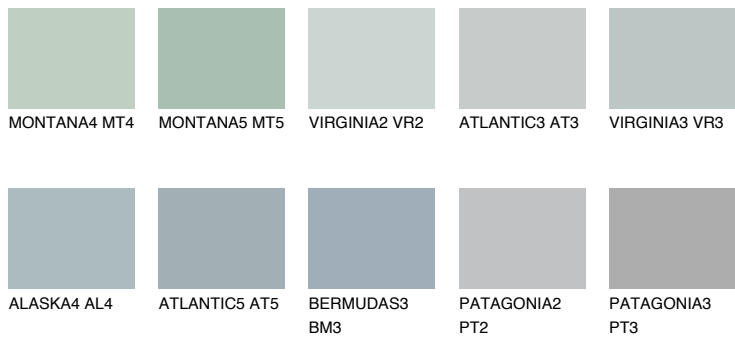

COLOUR DETAILS

VIRGINIA4 VR4

49% TSR 43%

Matching colours

COLOURS

INTENSE

For more information on plasters and paints, go to www.ceresit.it

*The presented colours refer to plasters and paints offered by Ceresit. Due to the use of digital techniques, the presented colours might not represent the original ones, thus they cannot be considered as a reliable colour presentation. We recommend checking the authentic colour samples.