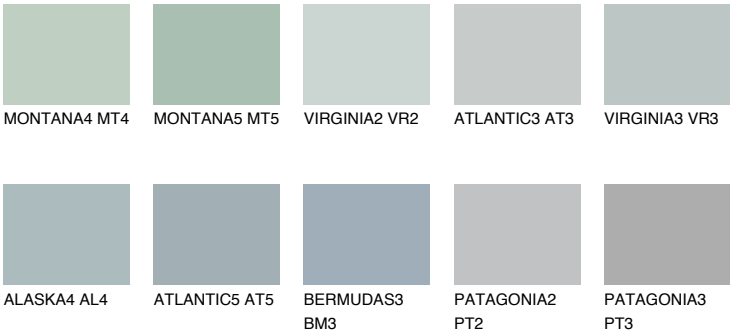

COLOUR DETAILS

VIRGINIA4 VR4

49% TSR 43%

Matching colours

COLOURS

INTENSE

For more information on plasters and paints, go to www.ceresit.it

*The presented colours refer to plasters and paints offered by Ceresit. Due to the use of digital techniques, the presented colours might not represent the original ones, thus they cannot be considered as a reliable colour presentation. We recommend checking the authentic colour samples.