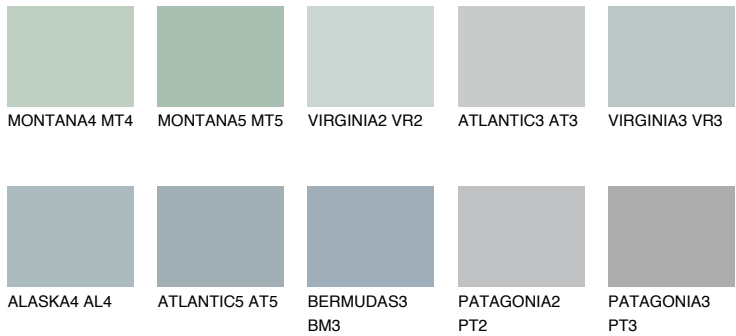

# COLOUR DETAILS

## VIRGINIA4 VR4

49% TSR 43%

### Matching colours

#### COLOURS