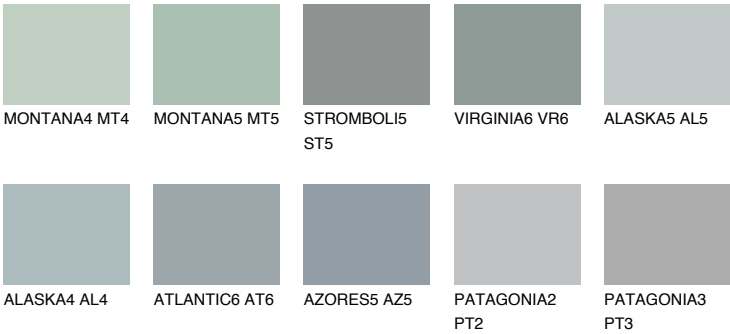

COLOUR DETAILS

VIRGINIA5 VR5

43% **TSR** 40%

Matching colours

COLOURS

INTENSE

For more information on plasters and paints, go to www.ceresit.it

*The presented colours refer to plasters and paints offered by Ceresit. Due to the use of digital techniques, the presented colours might not represent the original ones, thus they cannot be considered as a reliable colour presentation. We recommend checking the authentic colour samples.