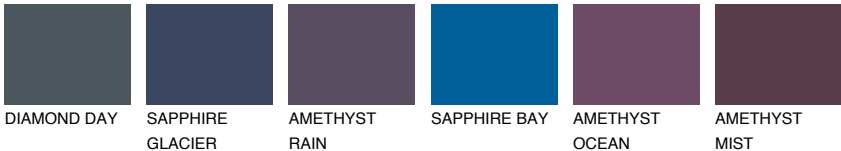

VIRGINIA5 VR5

43% **TSR** 40%

Matching colours

COLOURS

INTENSE

For more information on plasters and paints, go to www.ceresit.it

*The presented colours refer to plasters and paints offered by Ceresit. Due to the use of digital techniques, the presented colours might not represent the original ones, thus they cannot be considered as a reliable colour presentation. We recommend checking the authentic colour samples.