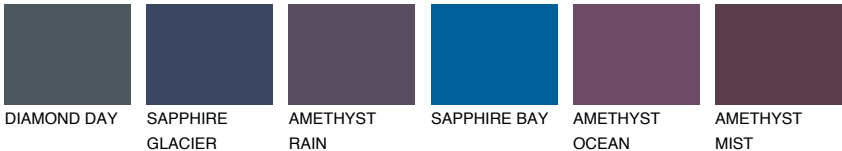

COLOUR DETAILS

VIRGINIA5 VR5

43% **TSR** 40%

Matching colours

COLOURS

INTENSE

For more information on plasters and paints, go to www.ceresit.it

*The presented colours refer to plasters and paints offered by Ceresit. Due to the use of digital techniques, the presented colours might not represent the original ones, thus they cannot be considered as a reliable colour presentation. We recommend checking the authentic colour samples.