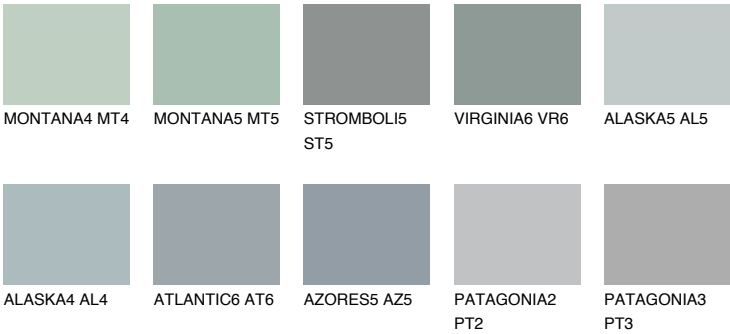

# COLOUR DETAILS

## VIRGINIA5 VR5

43% **TSR** 40%

### Matching colours

#### COLOURS