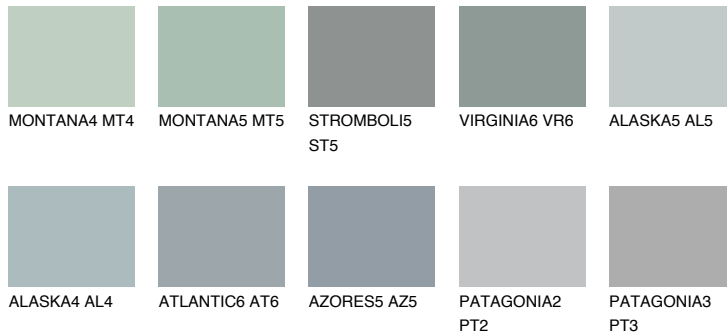

COLOUR DETAILS

VIRGINIA5 VR5

43% **TSR** 40%

Matching colours

COLOURS

INTENSE

For more information on plasters and paints, go to www.ceresit.it

*The presented colours refer to plasters and paints offered by Ceresit. Due to the use of digital techniques, the presented colours might not represent the original ones, thus they cannot be considered as a reliable colour presentation. We recommend checking the authentic colour samples.