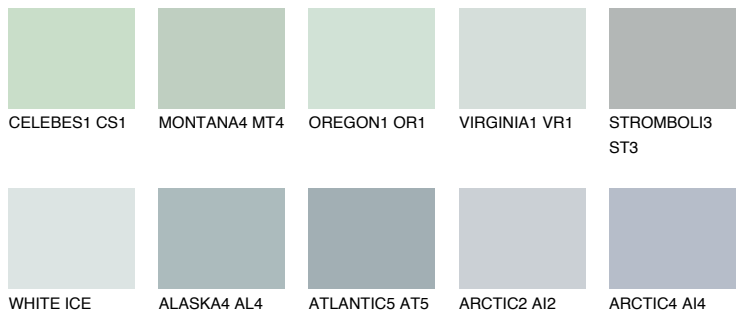

COLOUR DETAILS

ATLANTIC3 AT3

59% TSR 56%

Matching colours

COLOURS

INTENSE

For more information on plasters and paints, go to www.ceresit.it

*The presented colours refer to plasters and paints offered by Ceresit. Due to the use of digital techniques, the presented colours might not represent the original ones, thus they cannot be considered as a reliable colour presentation. We recommend checking the authentic colour samples.