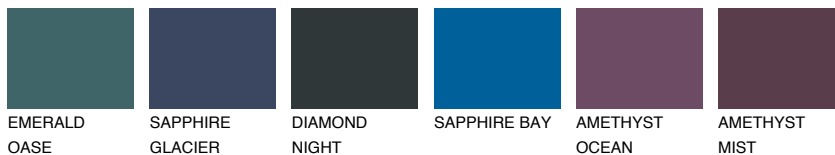

COLOUR DETAILS

ATLANTIC3 AT3

59% TSR 56%

Matching colours

COLOURS

INTENSE

For more information on plasters and paints, go to www.ceresit.it

*The presented colours refer to plasters and paints offered by Ceresit. Due to the use of digital techniques, the presented colours might not represent the original ones, thus they cannot be considered as a reliable colour presentation. We recommend checking the authentic colour samples.