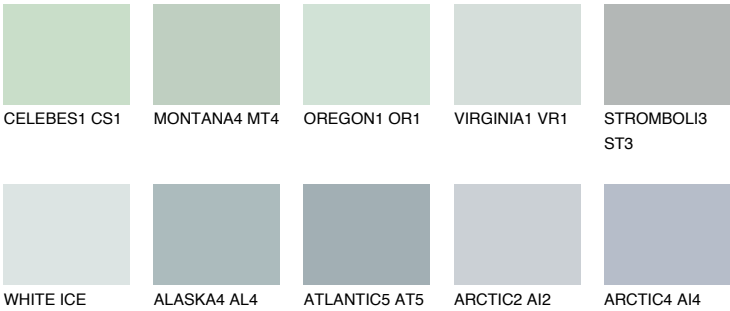

ATLANTIC3 AT3

59% **TSR** 56%

Matching colours

COLOURS

INTENSE

For more information on plasters and paints, go to www.ceresit.it

*The presented colours refer to plasters and paints offered by Ceresit. Due to the use of digital techniques, the presented colours might not represent the original ones, thus they cannot be considered as a reliable colour presentation. We recommend checking the authentic colour samples.