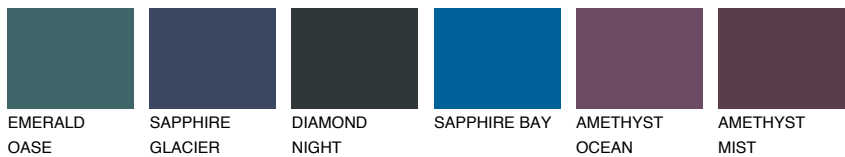

COLOUR DETAILS

ATLANTIC3 AT3

59% TSR 56%

Matching colours

COLOURS

INTENSE

For more information on plasters and paints, go to www.ceresit.it

*The presented colours refer to plasters and paints offered by Ceresit. Due to the use of digital techniques, the presented colours might not represent the original ones, thus they cannot be considered as a reliable colour presentation. We recommend checking the authentic colour samples.