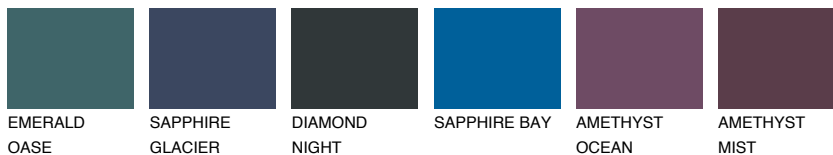

COLOUR DETAILS

ATLANTIC3 AT3

59% TSR 56%

Matching colours

COLOURS

INTENSE

For more information on plasters and paints, go to www.ceresit.it

*The presented colours refer to plasters and paints offered by Ceresit. Due to the use of digital techniques, the presented colours might not represent the original ones, thus they cannot be considered as a reliable colour presentation. We recommend checking the authentic colour samples.