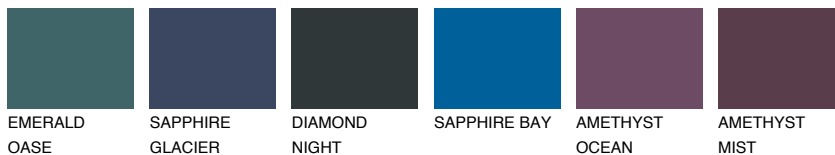

COLOUR DETAILS

ATLANTIC3 AT3

59% **TSR** 56%

Matching colours

COLOURS

INTENSE

For more information on plasters and paints, go to www.ceresit.it

*The presented colours refer to plasters and paints offered by Ceresit. Due to the use of digital techniques, the presented colours might not represent the original ones, thus they cannot be considered as a reliable colour presentation. We recommend checking the authentic colour samples.