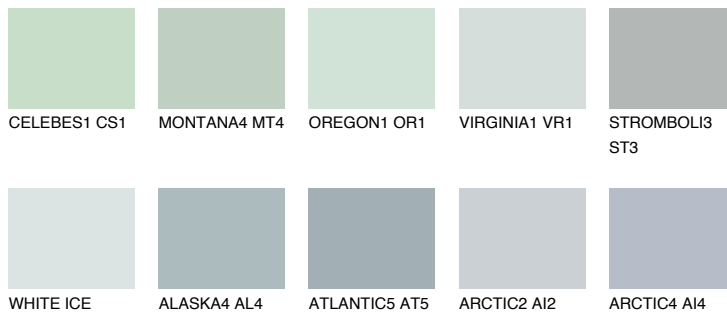

COLOUR DETAILS

ATLANTIC3 AT3

59% TSR 56%

Matching colours

COLOURS

INTENSE

For more information on plasters and paints, go to www.ceresit.it

*The presented colours refer to plasters and paints offered by Ceresit. Due to the use of digital techniques, the presented colours might not represent the original ones, thus they cannot be considered as a reliable colour presentation. We recommend checking the authentic colour samples.