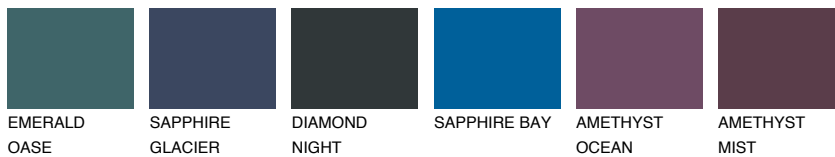

COLOUR DETAILS

ATLANTIC3 AT3

59% **TSR** 56%

Matching colours

COLOURS

INTENSE

For more information on plasters and paints, go to www.ceresit.it

*The presented colours refer to plasters and paints offered by Ceresit. Due to the use of digital techniques, the presented colours might not represent the original ones, thus they cannot be considered as a reliable colour presentation. We recommend checking the authentic colour samples.