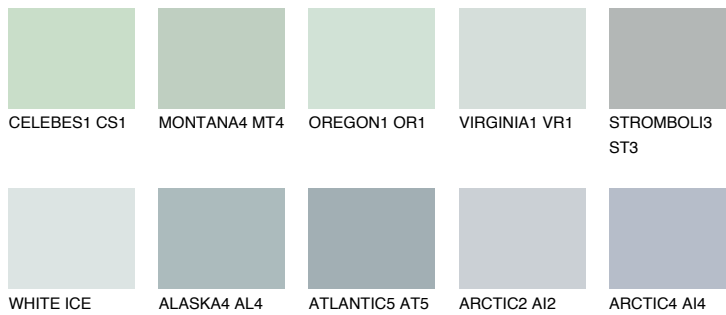

COLOUR DETAILS

ATLANTIC3 AT3

59% TSR 56%

Matching colours

COLOURS

INTENSE

For more information on plasters and paints, go to www.ceresit.it

*The presented colours refer to plasters and paints offered by Ceresit. Due to the use of digital techniques, the presented colours might not represent the original ones, thus they cannot be considered as a reliable colour presentation. We recommend checking the authentic colour samples.