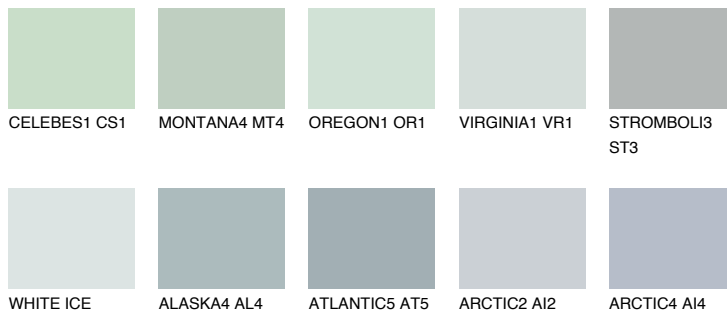

COLOUR DETAILS

ATLANTIC3 AT3

59% **TSR** 56%

Matching colours

COLOURS

INTENSE

For more information on plasters and paints, go to www.ceresit.it

*The presented colours refer to plasters and paints offered by Ceresit. Due to the use of digital techniques, the presented colours might not represent the original ones, thus they cannot be considered as a reliable colour presentation. We recommend checking the authentic colour samples.