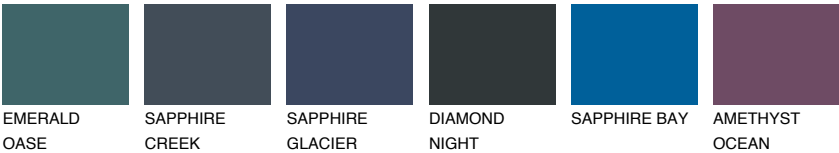

VIRGINIA6 VR6

☀ 31% **TSR** 27%

Matching colours

COLOURS

INTENSE

For more information on plasters and paints, go to www.ceresit.it

*The presented colours refer to plasters and paints offered by Ceresit. Due to the use of digital techniques, the presented colours might not represent the original ones, thus they cannot be considered as a reliable colour presentation. We recommend checking the authentic colour samples.