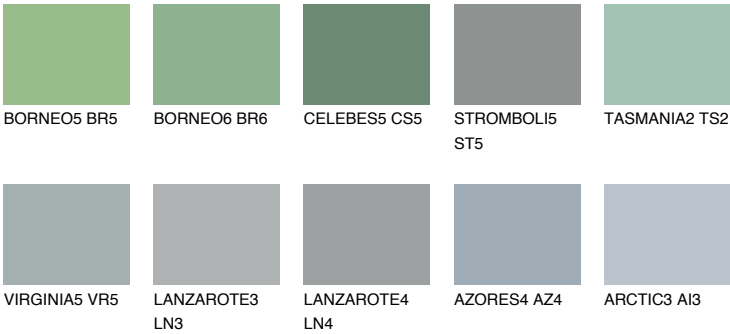

## VIRGINIA6 VR6

31% TSR 27%

### Matching colours

#### COLOURS