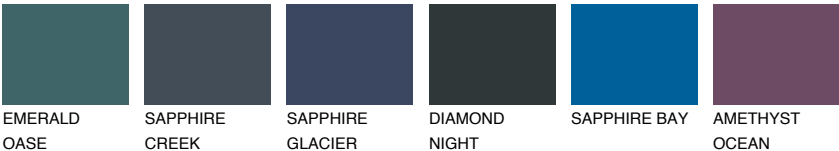

VIRGINIA6 VR6

☀ 31% **TSR** 27%

Matching colours

COLOURS

INTENSE

For more information on plasters and paints, go to www.ceresit.it

*The presented colours refer to plasters and paints offered by Ceresit. Due to the use of digital techniques, the presented colours might not represent the original ones, thus they cannot be considered as a reliable colour presentation. We recommend checking the authentic colour samples.