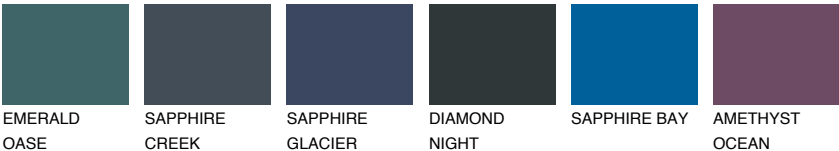

VIRGINIA6 VR6

31% TSR 27%

Matching colours

COLOURS

INTENSE

For more information on plasters and paints, go to www.ceresit.it

*The presented colours refer to plasters and paints offered by Ceresit. Due to the use of digital techniques, the presented colours might not represent the original ones, thus they cannot be considered as a reliable colour presentation. We recommend checking the authentic colour samples.