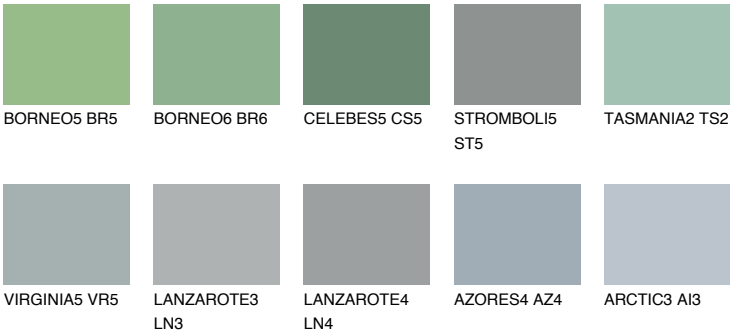

VIRGINIA6 VR6

31% **TSR** 27%

Matching colours

COLOURS

INTENSE

For more information on plasters and paints, go to www.ceresit.it

*The presented colours refer to plasters and paints offered by Ceresit. Due to the use of digital techniques, the presented colours might not represent the original ones, thus they cannot be considered as a reliable colour presentation. We recommend checking the authentic colour samples.