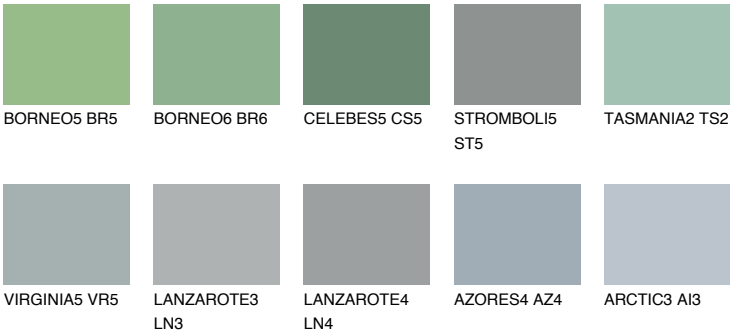

VIRGINIA6 VR6

☀ 31% **TSR** 27%

Matching colours

COLOURS

INTENSE

For more information on plasters and paints, go to www.ceresit.it

*The presented colours refer to plasters and paints offered by Ceresit. Due to the use of digital techniques, the presented colours might not represent the original ones, thus they cannot be considered as a reliable colour presentation. We recommend checking the authentic colour samples.