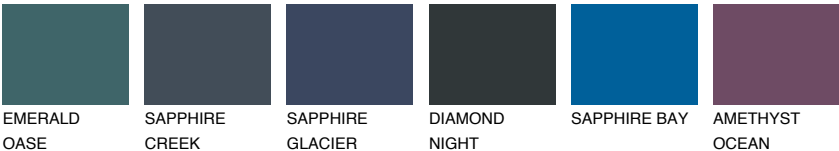

VIRGINIA6 VR6

31% **TSR** 27%

Matching colours

COLOURS

INTENSE

For more information on plasters and paints, go to www.ceresit.it

*The presented colours refer to plasters and paints offered by Ceresit. Due to the use of digital techniques, the presented colours might not represent the original ones, thus they cannot be considered as a reliable colour presentation. We recommend checking the authentic colour samples.