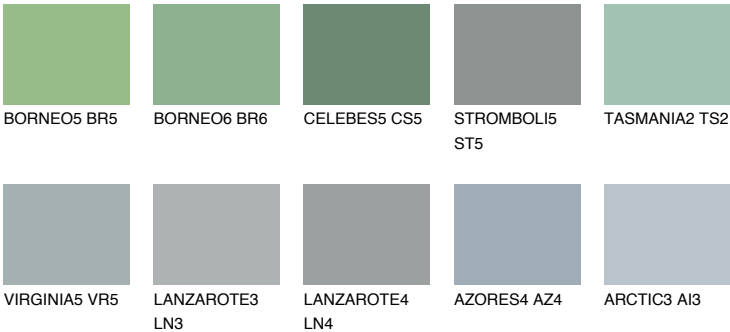

VIRGINIA6 VR6

☀ 31% **TSR** 27%

Matching colours

COLOURS

INTENSE

For more information on plasters and paints, go to www.ceresit.it

*The presented colours refer to plasters and paints offered by Ceresit. Due to the use of digital techniques, the presented colours might not represent the original ones, thus they cannot be considered as a reliable colour presentation. We recommend checking the authentic colour samples.