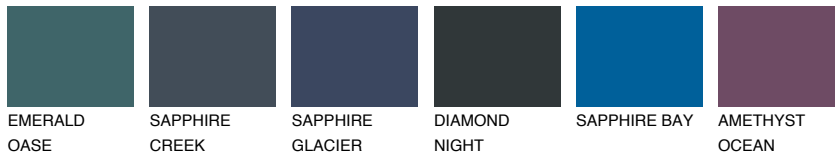

COLOUR DETAILS

VIRGINIA6 VR6

31% TSR 27%

Matching colours

COLOURS

INTENSE

For more information on plasters and paints, go to www.ceresit.it

*The presented colours refer to plasters and paints offered by Ceresit. Due to the use of digital techniques, the presented colours might not represent the original ones, thus they cannot be considered as a reliable colour presentation. We recommend checking the authentic colour samples.