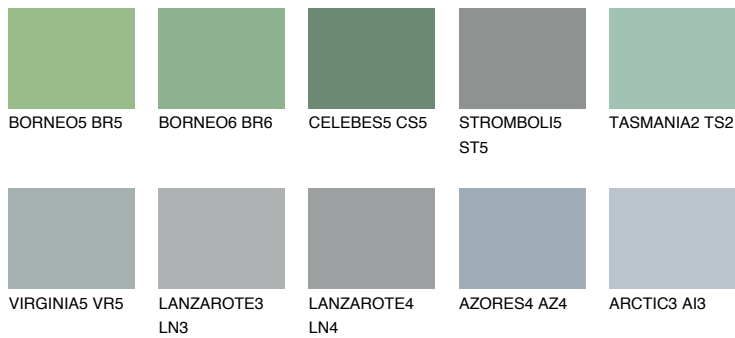

VIRGINIA6 VR6

☀ 31% **TSR** 27%

Matching colours

COLOURS

INTENSE

For more information on plasters and paints, go to www.ceresit.it

*The presented colours refer to plasters and paints offered by Ceresit. Due to the use of digital techniques, the presented colours might not represent the original ones, thus they cannot be considered as a reliable colour presentation. We recommend checking the authentic colour samples.