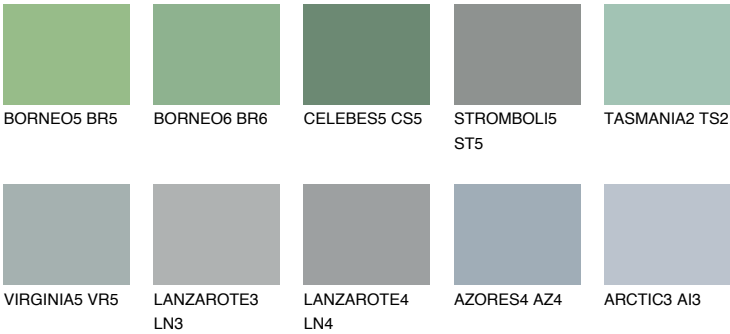

VIRGINIA6 VR6

31% TSR 27%

Matching colours

COLOURS

INTENSE

For more information on plasters and paints, go to www.ceresit.it

*The presented colours refer to plasters and paints offered by Ceresit. Due to the use of digital techniques, the presented colours might not represent the original ones, thus they cannot be considered as a reliable colour presentation. We recommend checking the authentic colour samples.