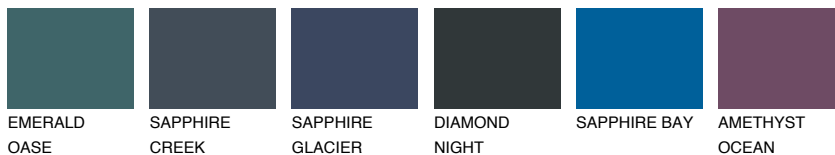

VIRGINIA6 VR6

☀ 31% **TSR** 27%

Matching colours

COLOURS

INTENSE

For more information on plasters and paints, go to www.ceresit.it

*The presented colours refer to plasters and paints offered by Ceresit. Due to the use of digital techniques, the presented colours might not represent the original ones, thus they cannot be considered as a reliable colour presentation. We recommend checking the authentic colour samples.