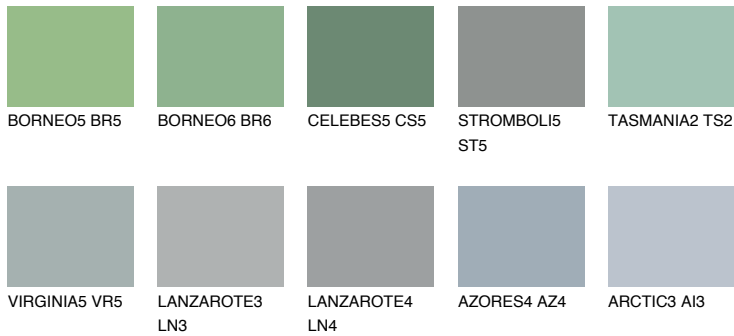

COLOUR DETAILS

VIRGINIA6 VR6

31% TSR 27%

Matching colours

COLOURS

INTENSE

For more information on plasters and paints, go to www.ceresit.it

*The presented colours refer to plasters and paints offered by Ceresit. Due to the use of digital techniques, the presented colours might not represent the original ones, thus they cannot be considered as a reliable colour presentation. We recommend checking the authentic colour samples.