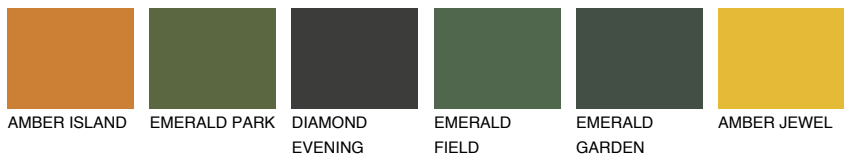

COLOUR DETAILS

AMBER BEACH

51%

Matching colours

COLOURS

INTENSE

For more information on plasters and paints, go to www.ceresit.it

*The presented colours refer to plasters and paints offered by Ceresit. Due to the use of digital techniques, the presented colours might not represent the original ones, thus they cannot be considered as a reliable colour presentation. We recommend checking the authentic colour samples.