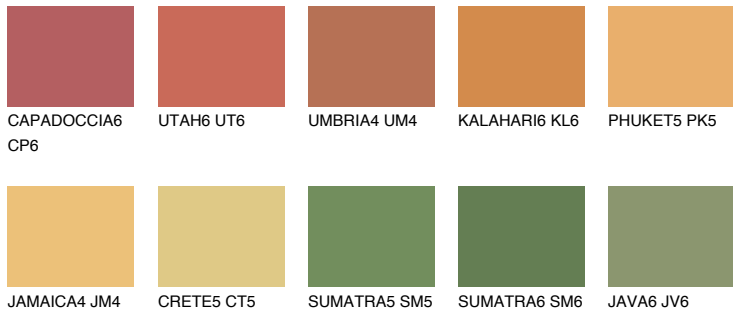

COLOUR DETAILS

AMBER BEACH

51%

Matching colours

COLOURS

INTENSE

For more information on plasters and paints, go to www.ceresit.it

*The presented colours refer to plasters and paints offered by Ceresit. Due to the use of digital techniques, the presented colours might not represent the original ones, thus they cannot be considered as a reliable colour presentation. We recommend checking the authentic colour samples.