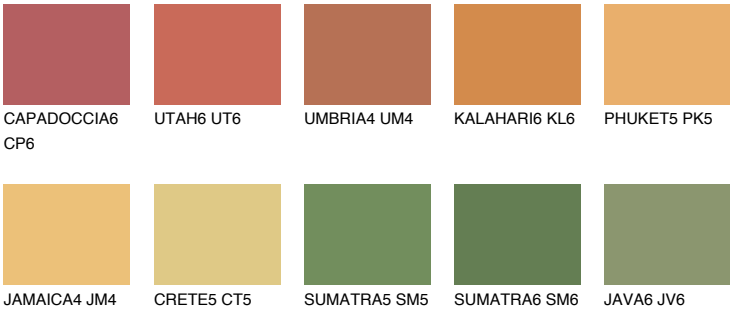

# COLOUR DETAILS

## AMBER BEACH

51%

### Matching colours

#### COLOURS