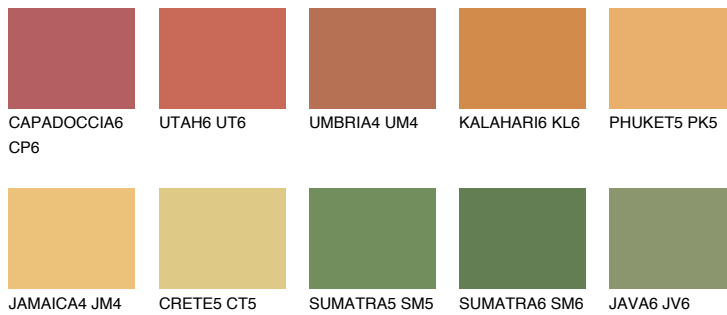

AMBER BEACH

51%

Matching colours

COLOURS

INTENSE

For more information on plasters and paints, go to www.ceresit.it

*The presented colours refer to plasters and paints offered by Ceresit. Due to the use of digital techniques, the presented colours might not represent the original ones, thus they cannot be considered as a reliable colour presentation. We recommend checking the authentic colour samples.