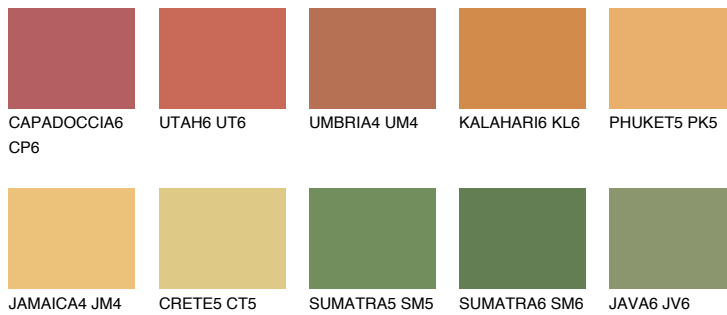

COLOUR DETAILS

AMBER BEACH

51%

Matching colours

COLOURS

INTENSE

For more information on plasters and paints, go to www.ceresit.it

*The presented colours refer to plasters and paints offered by Ceresit. Due to the use of digital techniques, the presented colours might not represent the original ones, thus they cannot be considered as a reliable colour presentation. We recommend checking the authentic colour samples.