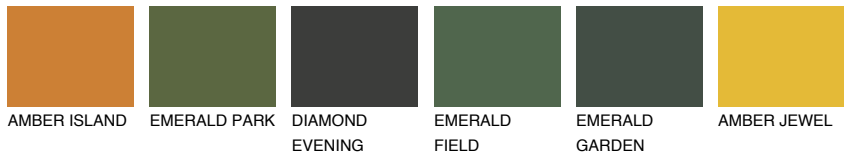

COLOUR DETAILS

AMBER BEACH

51%

Matching colours

COLOURS

INTENSE

For more information on plasters and paints, go to www.ceresit.it

*The presented colours refer to plasters and paints offered by Ceresit. Due to the use of digital techniques, the presented colours might not represent the original ones, thus they cannot be considered as a reliable colour presentation. We recommend checking the authentic colour samples.