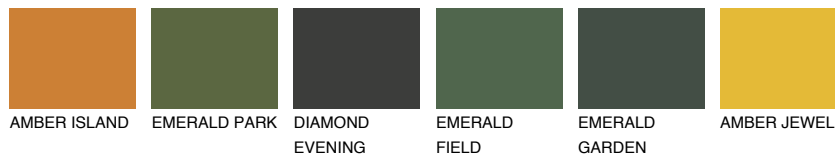

COLOUR DETAILS

AMBER BEACH

51%

Matching colours

COLOURS

INTENSE

For more information on plasters and paints, go to www.ceresit.it

*The presented colours refer to plasters and paints offered by Ceresit. Due to the use of digital techniques, the presented colours might not represent the original ones, thus they cannot be considered as a reliable colour presentation. We recommend checking the authentic colour samples.