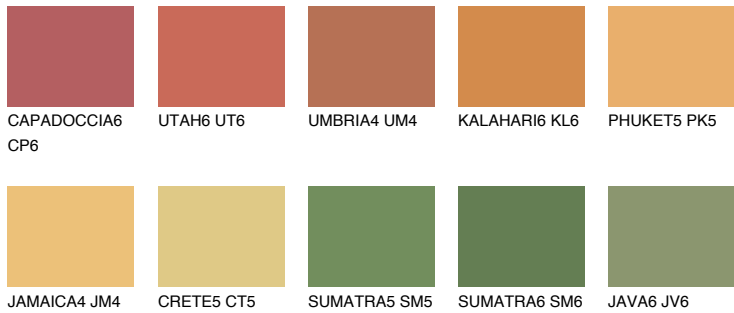

COLOUR DETAILS

AMBER BEACH

51%

Matching colours

COLOURS

INTENSE

For more information on plasters and paints, go to www.ceresit.it

*The presented colours refer to plasters and paints offered by Ceresit. Due to the use of digital techniques, the presented colours might not represent the original ones, thus they cannot be considered as a reliable colour presentation. We recommend checking the authentic colour samples.