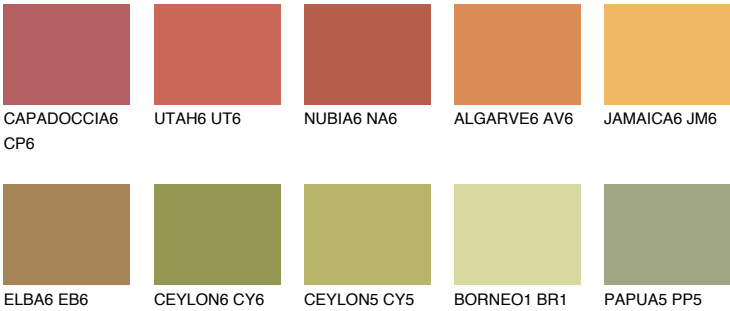

AMBER GLASS

43%

Matching colours

COLOURS

INTENSE

For more information on plasters and paints, go to www.ceresit.it

*The presented colours refer to plasters and paints offered by Ceresit. Due to the use of digital techniques, the presented colours might not represent the original ones, thus they cannot be considered as a reliable colour presentation. We recommend checking the authentic colour samples.