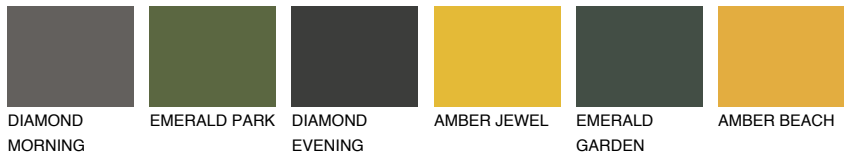

COLOUR DETAILS

AMBER GLASS

43%

Matching colours

COLOURS

INTENSE

For more information on plasters and paints, go to www.ceresit.it

*The presented colours refer to plasters and paints offered by Ceresit. Due to the use of digital techniques, the presented colours might not represent the original ones, thus they cannot be considered as a reliable colour presentation. We recommend checking the authentic colour samples.