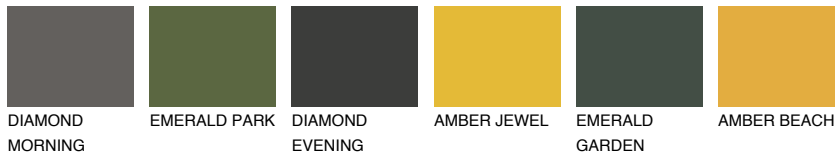

AMBER GLASS

43%

Matching colours

COLOURS

INTENSE

For more information on plasters and paints, go to www.ceresit.it

*The presented colours refer to plasters and paints offered by Ceresit. Due to the use of digital techniques, the presented colours might not represent the original ones, thus they cannot be considered as a reliable colour presentation. We recommend checking the authentic colour samples.