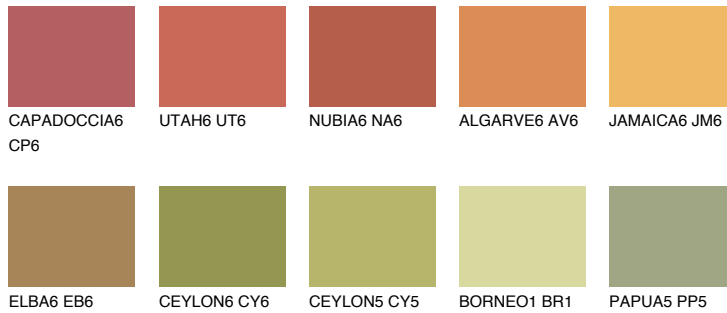

## AMBER GLASS

43%

### Matching colours

#### COLOURS

#### INTENSE

For more information on plasters and paints, go to [www.ceresit.it](http://www.ceresit.it)

\*The presented colours refer to plasters and paints offered by Ceresit. Due to the use of digital techniques, the presented colours might not represent the original ones, thus they cannot be considered as a reliable colour presentation. We recommend checking the authentic colour samples.