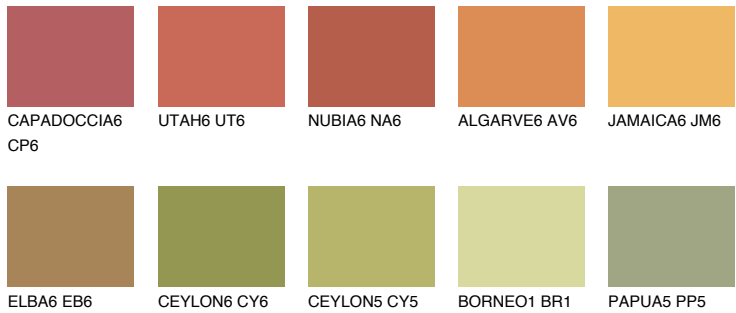

COLOUR DETAILS

AMBER GLASS

43%

Matching colours

COLOURS

INTENSE

For more information on plasters and paints, go to www.ceresit.it

*The presented colours refer to plasters and paints offered by Ceresit. Due to the use of digital techniques, the presented colours might not represent the original ones, thus they cannot be considered as a reliable colour presentation. We recommend checking the authentic colour samples.