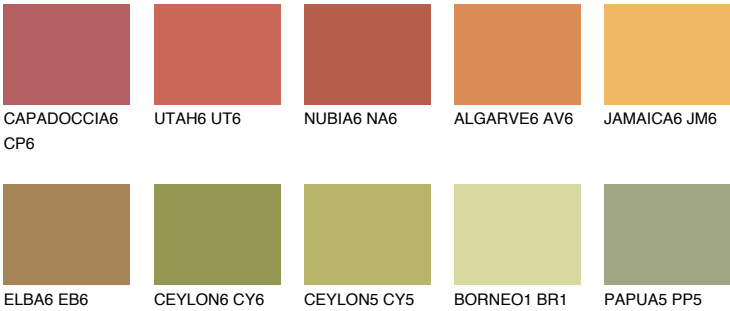

## AMBER GLASS

43%

### Matching colours

#### COLOURS

#### INTENSE

For more information on plasters and paints, go to [www.ceresit.it](http://www.ceresit.it)

\*The presented colours refer to plasters and paints offered by Ceresit. Due to the use of digital techniques, the presented colours might not represent the original ones, thus they cannot be considered as a reliable colour presentation. We recommend checking the authentic colour samples.