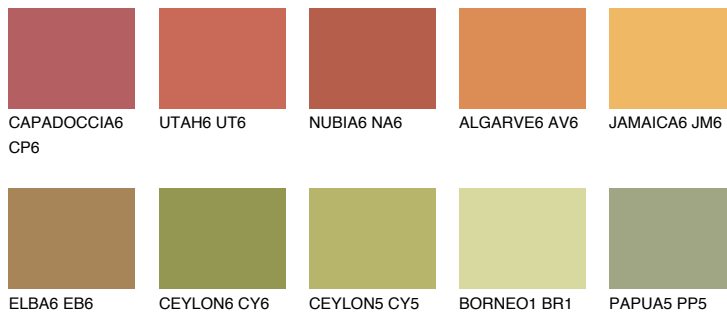

# COLOUR DETAILS

## AMBER GLASS

43%

### Matching colours

#### COLOURS