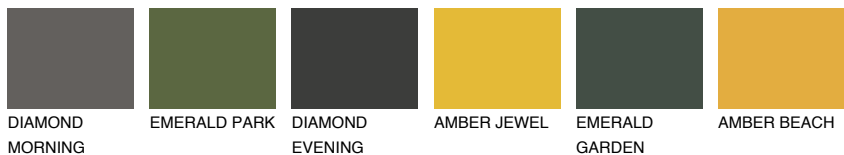

COLOUR DETAILS

AMBER GLASS

43%

Matching colours

COLOURS

INTENSE

For more information on plasters and paints, go to www.ceresit.it

*The presented colours refer to plasters and paints offered by Ceresit. Due to the use of digital techniques, the presented colours might not represent the original ones, thus they cannot be considered as a reliable colour presentation. We recommend checking the authentic colour samples.