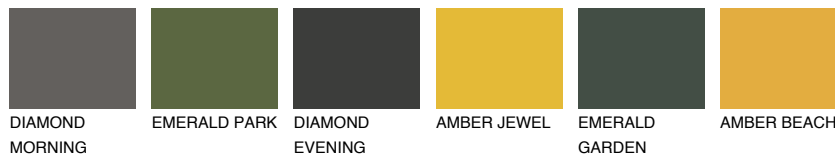

COLOUR DETAILS

AMBER GLASS

43%

Matching colours

COLOURS

INTENSE

For more information on plasters and paints, go to www.ceresit.it

*The presented colours refer to plasters and paints offered by Ceresit. Due to the use of digital techniques, the presented colours might not represent the original ones, thus they cannot be considered as a reliable colour presentation. We recommend checking the authentic colour samples.