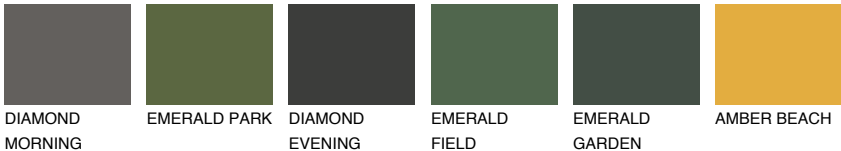

AMBER ISLAND

33%

Matching colours

COLOURS

INTENSE

For more information on plasters and paints, go to www.ceresit.it

*The presented colours refer to plasters and paints offered by Ceresit. Due to the use of digital techniques, the presented colours might not represent the original ones, thus they cannot be considered as a reliable colour presentation. We recommend checking the authentic colour samples.