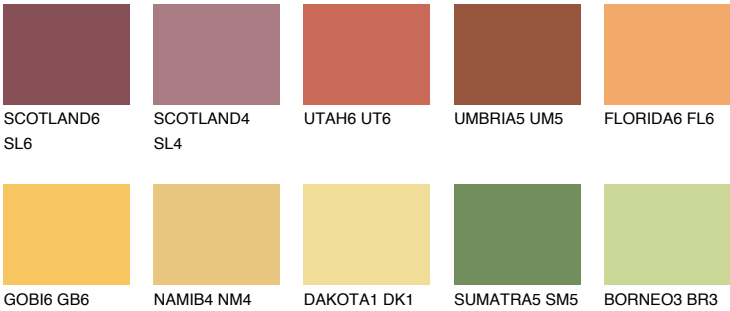

## AMBER ISLAND

33%

### Matching colours

#### COLOURS

#### INTENSE

For more information on plasters and paints, go to [www.ceresit.it](http://www.ceresit.it)

\*The presented colours refer to plasters and paints offered by Ceresit. Due to the use of digital techniques, the presented colours might not represent the original ones, thus they cannot be considered as a reliable colour presentation. We recommend checking the authentic colour samples.