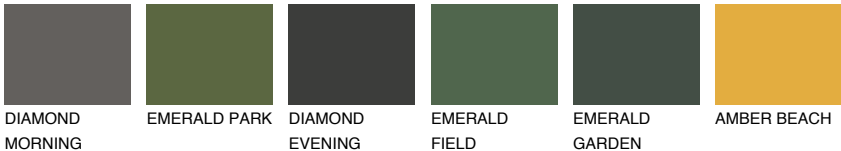

## AMBER ISLAND

33%

### Matching colours

#### COLOURS