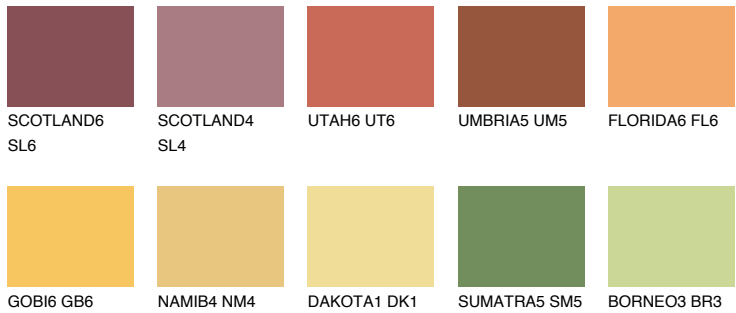

# COLOUR DETAILS

## AMBER ISLAND

33%

### Matching colours

#### COLOURS