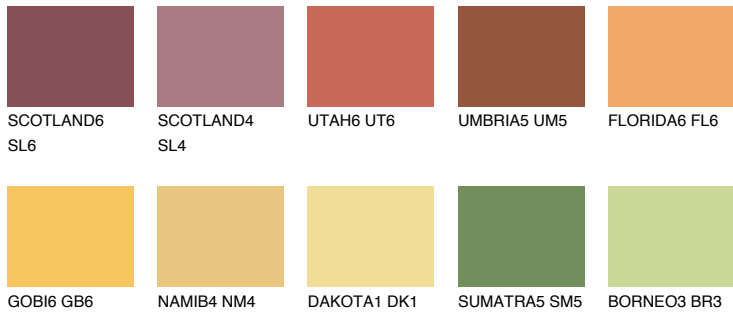

COLOUR DETAILS

AMBER ISLAND

33%

Matching colours

COLOURS

INTENSE

For more information on plasters and paints, go to www.ceresit.it

*The presented colours refer to plasters and paints offered by Ceresit. Due to the use of digital techniques, the presented colours might not represent the original ones, thus they cannot be considered as a reliable colour presentation. We recommend checking the authentic colour samples.