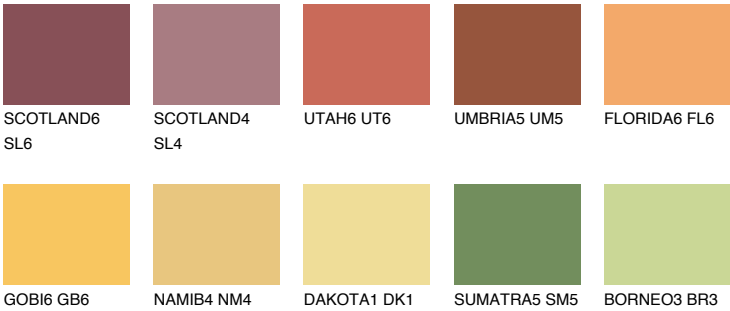

AMBER ISLAND

33%

Matching colours

COLOURS

INTENSE

For more information on plasters and paints, go to www.ceresit.it

*The presented colours refer to plasters and paints offered by Ceresit. Due to the use of digital techniques, the presented colours might not represent the original ones, thus they cannot be considered as a reliable colour presentation. We recommend checking the authentic colour samples.