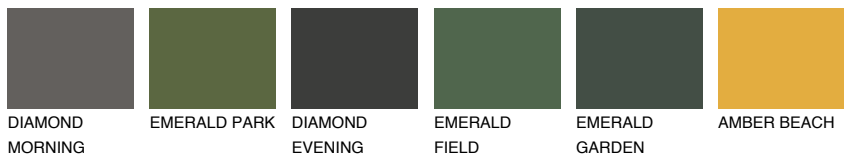

COLOUR DETAILS

AMBER ISLAND

33%

Matching colours

COLOURS

INTENSE

For more information on plasters and paints, go to www.ceresit.it

*The presented colours refer to plasters and paints offered by Ceresit. Due to the use of digital techniques, the presented colours might not represent the original ones, thus they cannot be considered as a reliable colour presentation. We recommend checking the authentic colour samples.