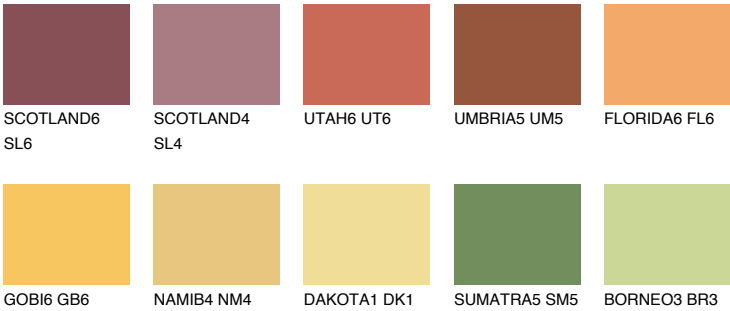

# COLOUR DETAILS

## AMBER ISLAND

33%

### Matching colours

#### COLOURS