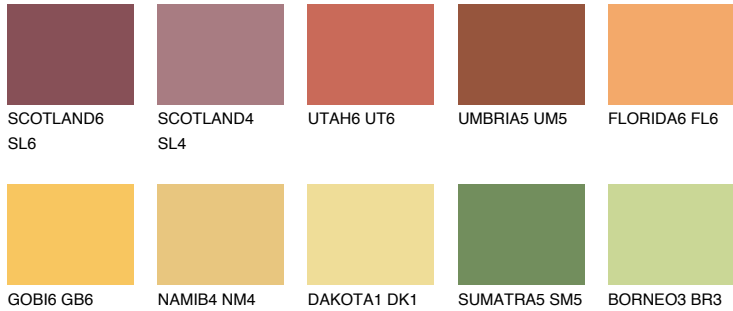

# COLOUR DETAILS

## AMBER ISLAND

33%

### Matching colours

#### COLOURS