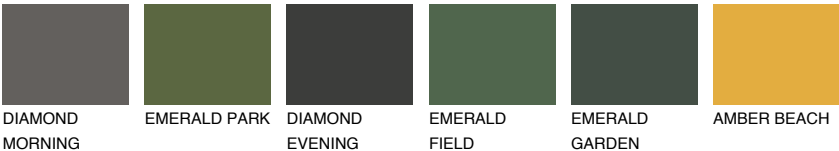

AMBER ISLAND

33%

Matching colours

COLOURS

INTENSE

For more information on plasters and paints, go to www.ceresit.it

*The presented colours refer to plasters and paints offered by Ceresit. Due to the use of digital techniques, the presented colours might not represent the original ones, thus they cannot be considered as a reliable colour presentation. We recommend checking the authentic colour samples.