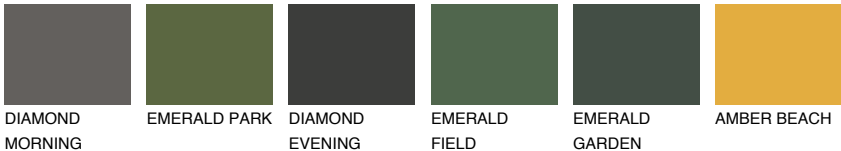

COLOUR DETAILS

AMBER ISLAND

33%

Matching colours

COLOURS

INTENSE

For more information on plasters and paints, go to www.ceresit.it

*The presented colours refer to plasters and paints offered by Ceresit. Due to the use of digital techniques, the presented colours might not represent the original ones, thus they cannot be considered as a reliable colour presentation. We recommend checking the authentic colour samples.