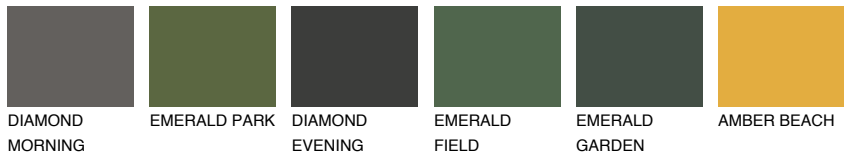

COLOUR DETAILS

AMBER ISLAND

33%

Matching colours

COLOURS

INTENSE

For more information on plasters and paints, go to www.ceresit.it

*The presented colours refer to plasters and paints offered by Ceresit. Due to the use of digital techniques, the presented colours might not represent the original ones, thus they cannot be considered as a reliable colour presentation. We recommend checking the authentic colour samples.