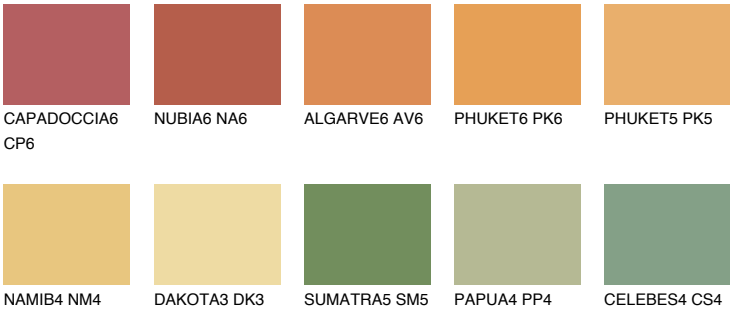

AMBER JEWEL

56%

Matching colours

COLOURS

INTENSE

For more information on plasters and paints, go to www.ceresit.it

*The presented colours refer to plasters and paints offered by Ceresit. Due to the use of digital techniques, the presented colours might not represent the original ones, thus they cannot be considered as a reliable colour presentation. We recommend checking the authentic colour samples.