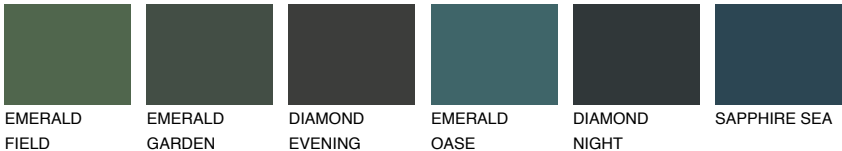

AMBER JEWEL

56%

Matching colours

COLOURS

INTENSE

For more information on plasters and paints, go to www.ceresit.it

*The presented colours refer to plasters and paints offered by Ceresit. Due to the use of digital techniques, the presented colours might not represent the original ones, thus they cannot be considered as a reliable colour presentation. We recommend checking the authentic colour samples.