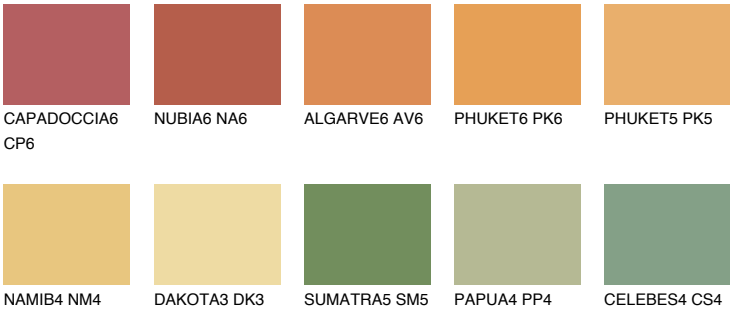

## AMBER JEWEL

56%

### Matching colours

#### COLOURS

#### INTENSE

For more information on plasters and paints, go to [www.ceresit.it](http://www.ceresit.it)

\*The presented colours refer to plasters and paints offered by Ceresit. Due to the use of digital techniques, the presented colours might not represent the original ones, thus they cannot be considered as a reliable colour presentation. We recommend checking the authentic colour samples.