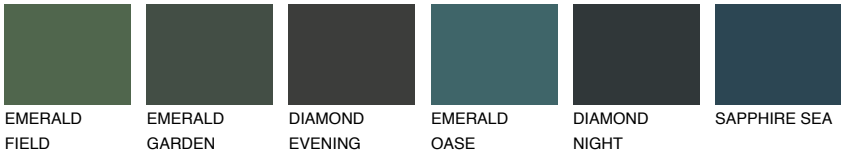

AMBER JEWEL

56%

Matching colours

COLOURS

INTENSE

For more information on plasters and paints, go to www.ceresit.it

*The presented colours refer to plasters and paints offered by Ceresit. Due to the use of digital techniques, the presented colours might not represent the original ones, thus they cannot be considered as a reliable colour presentation. We recommend checking the authentic colour samples.