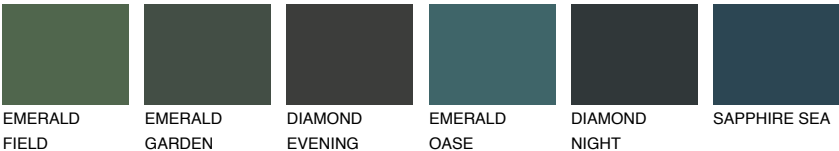

AMBER JEWEL

56%

Matching colours

COLOURS

INTENSE

For more information on plasters and paints, go to www.ceresit.it

*The presented colours refer to plasters and paints offered by Ceresit. Due to the use of digital techniques, the presented colours might not represent the original ones, thus they cannot be considered as a reliable colour presentation. We recommend checking the authentic colour samples.