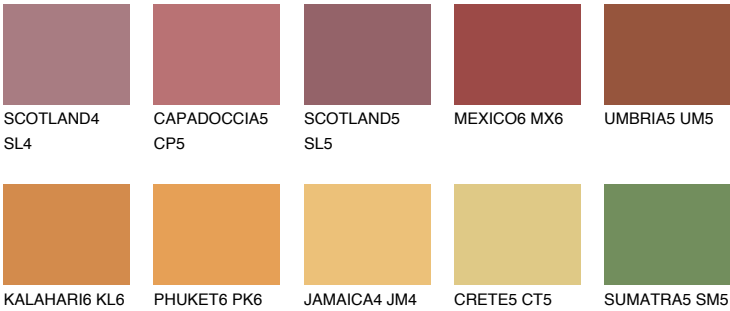

## AMBER PATH

☀ 24%

### Matching colours

#### COLOURS

#### INTENSE

For more information on plasters and paints, go to [www.ceresit.it](http://www.ceresit.it)

\*The presented colours refer to plasters and paints offered by Ceresit. Due to the use of digital techniques, the presented colours might not represent the original ones, thus they cannot be considered as a reliable colour presentation. We recommend checking the authentic colour samples.