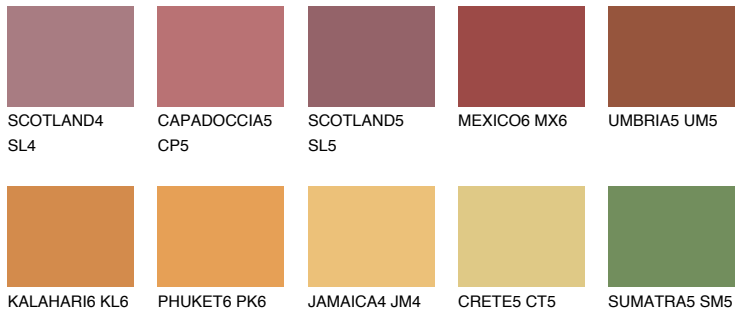

COLOUR DETAILS

AMBER PATH

☀ 24%

Matching colours

COLOURS

INTENSE

For more information on plasters and paints, go to www.ceresit.it

*The presented colours refer to plasters and paints offered by Ceresit. Due to the use of digital techniques, the presented colours might not represent the original ones, thus they cannot be considered as a reliable colour presentation. We recommend checking the authentic colour samples.