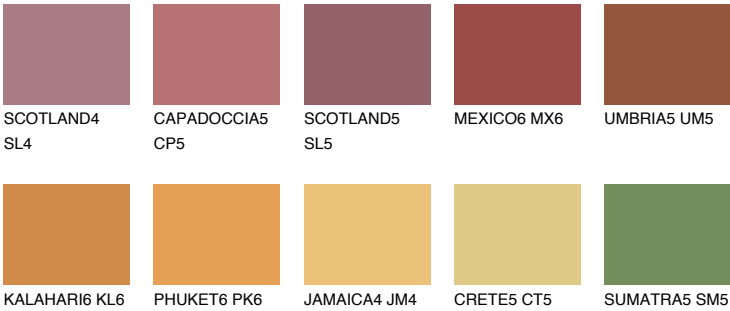

## AMBER PATH

24%

### Matching colours

#### COLOURS

#### INTENSE

For more information on plasters and paints, go to [www.ceresit.it](http://www.ceresit.it)

\*The presented colours refer to plasters and paints offered by Ceresit. Due to the use of digital techniques, the presented colours might not represent the original ones, thus they cannot be considered as a reliable colour presentation. We recommend checking the authentic colour samples.