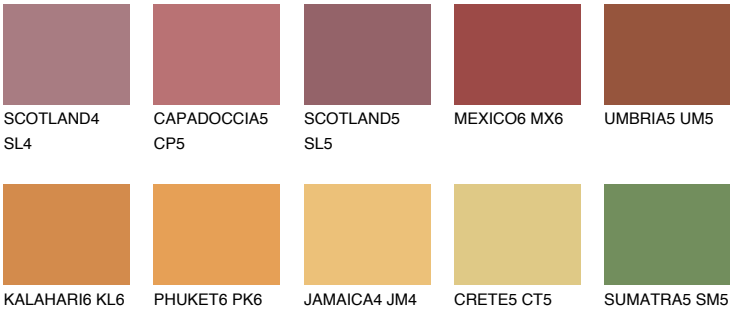

AMBER PATH

24%

Matching colours

COLOURS

INTENSE

For more information on plasters and paints, go to www.ceresit.it

*The presented colours refer to plasters and paints offered by Ceresit. Due to the use of digital techniques, the presented colours might not represent the original ones, thus they cannot be considered as a reliable colour presentation. We recommend checking the authentic colour samples.