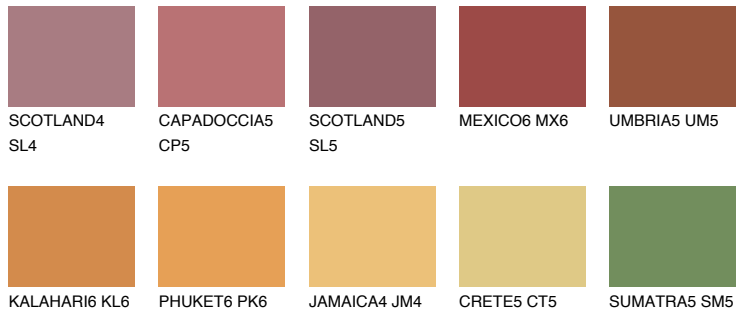

COLOUR DETAILS

AMBER PATH

☀ 24%

Matching colours

COLOURS

INTENSE

For more information on plasters and paints, go to www.ceresit.it

*The presented colours refer to plasters and paints offered by Ceresit. Due to the use of digital techniques, the presented colours might not represent the original ones, thus they cannot be considered as a reliable colour presentation. We recommend checking the authentic colour samples.