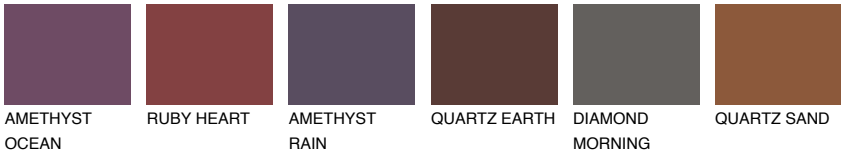

## AMETHYST AIR

☀ 11%

### Matching colours

#### COLOURS

#### INTENSE

For more information on plasters and paints, go to [www.ceresit.it](http://www.ceresit.it)

\*The presented colours refer to plasters and paints offered by Ceresit. Due to the use of digital techniques, the presented colours might not represent the original ones, thus they cannot be considered as a reliable colour presentation. We recommend checking the authentic colour samples.