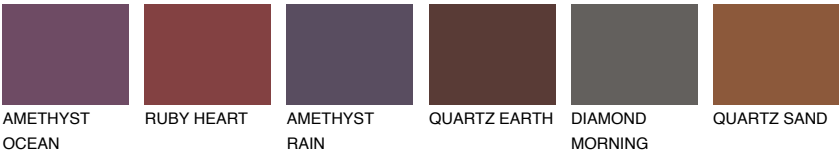

## AMETHYST AIR

☀ 11%

### Matching colours

#### COLOURS

#### INTENSE

For more information on plasters and paints, go to [www.ceresit.it](http://www.ceresit.it)

\*The presented colours refer to plasters and paints offered by Ceresit. Due to the use of digital techniques, the presented colours might not represent the original ones, thus they cannot be considered as a reliable colour presentation. We recommend checking the authentic colour samples.