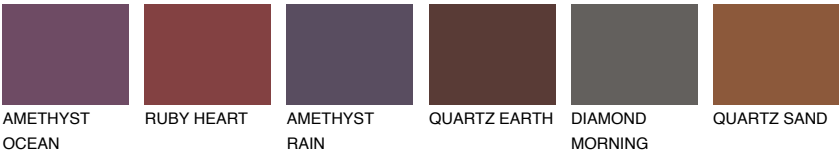

AMETHYST AIR

☀ 11%

Matching colours

COLOURS

INTENSE

For more information on plasters and paints, go to www.ceresit.it

*The presented colours refer to plasters and paints offered by Ceresit. Due to the use of digital techniques, the presented colours might not represent the original ones, thus they cannot be considered as a reliable colour presentation. We recommend checking the authentic colour samples.