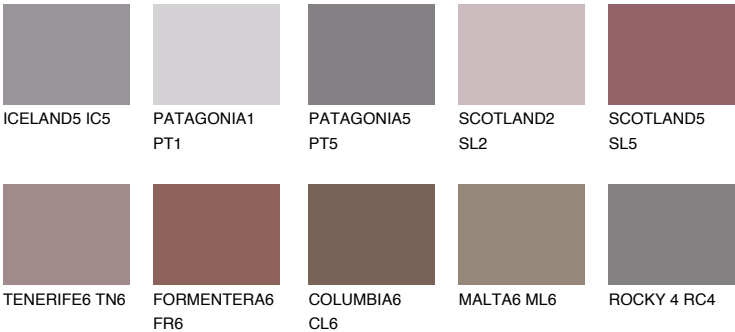

AMETHYST MIST

8%

Matching colours

COLOURS

INTENSE

For more information on plasters and paints, go to www.ceresit.it

*The presented colours refer to plasters and paints offered by Ceresit. Due to the use of digital techniques, the presented colours might not represent the original ones, thus they cannot be considered as a reliable colour presentation. We recommend checking the authentic colour samples.