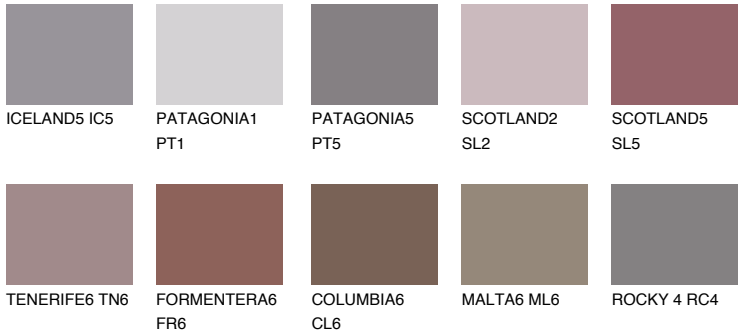

## AMETHYST MIST

8%

### Matching colours

#### COLOURS

#### INTENSE

For more information on plasters and paints, go to [www.ceresit.it](http://www.ceresit.it)

\*The presented colours refer to plasters and paints offered by Ceresit. Due to the use of digital techniques, the presented colours might not represent the original ones, thus they cannot be considered as a reliable colour presentation. We recommend checking the authentic colour samples.