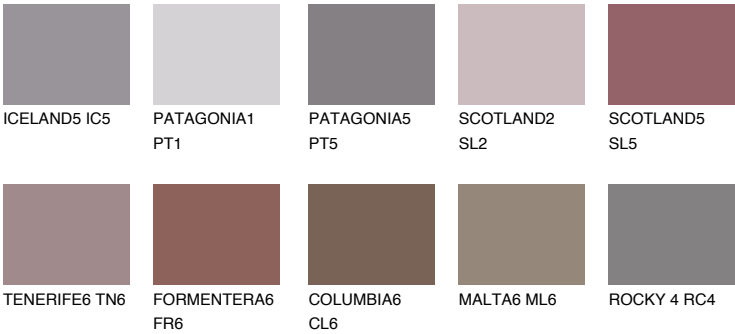

AMETHYST MIST

8%

Matching colours

COLOURS

INTENSE

For more information on plasters and paints, go to www.ceresit.it

*The presented colours refer to plasters and paints offered by Ceresit. Due to the use of digital techniques, the presented colours might not represent the original ones, thus they cannot be considered as a reliable colour presentation. We recommend checking the authentic colour samples.