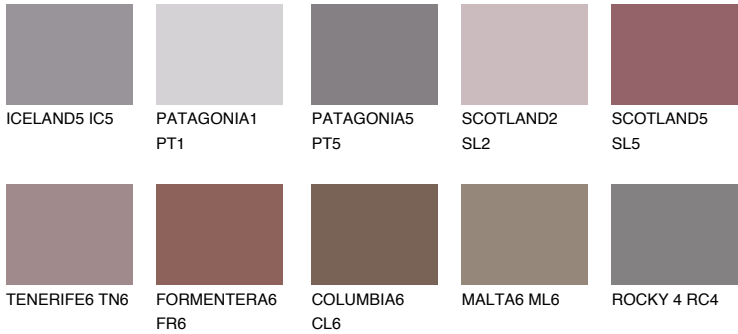

AMETHYST MIST

8%

Matching colours

COLOURS

INTENSE

For more information on plasters and paints, go to www.ceresit.it

*The presented colours refer to plasters and paints offered by Ceresit. Due to the use of digital techniques, the presented colours might not represent the original ones, thus they cannot be considered as a reliable colour presentation. We recommend checking the authentic colour samples.