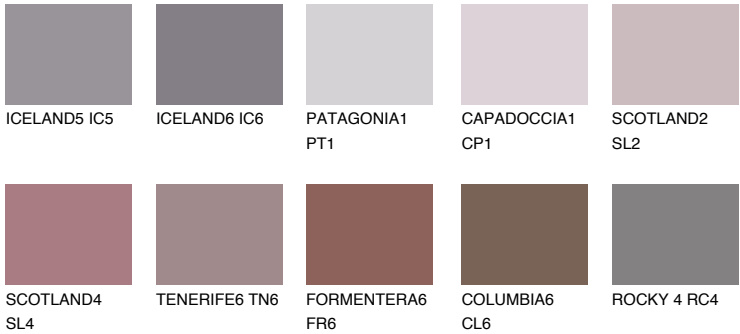

AMETHYST OCEAN

12%

Matching colours

COLOURS

INTENSE

For more information on plasters and paints, go to www.ceresit.it

*The presented colours refer to plasters and paints offered by Ceresit. Due to the use of digital techniques, the presented colours might not represent the original ones, thus they cannot be considered as a reliable colour presentation. We recommend checking the authentic colour samples.