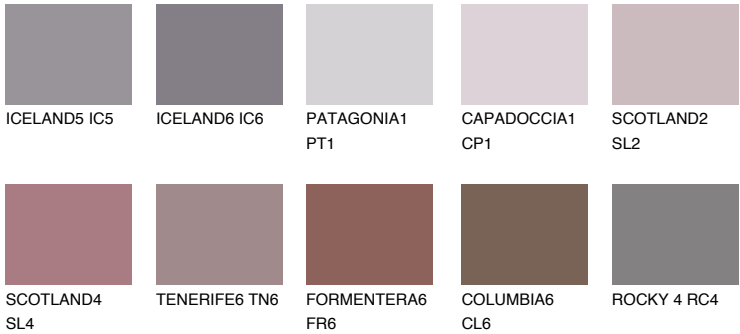

## AMETHYST OCEAN

12%

### Matching colours

#### COLOURS

#### INTENSE

For more information on plasters and paints, go to [www.ceresit.it](http://www.ceresit.it)

\*The presented colours refer to plasters and paints offered by Ceresit. Due to the use of digital techniques, the presented colours might not represent the original ones, thus they cannot be considered as a reliable colour presentation. We recommend checking the authentic colour samples.