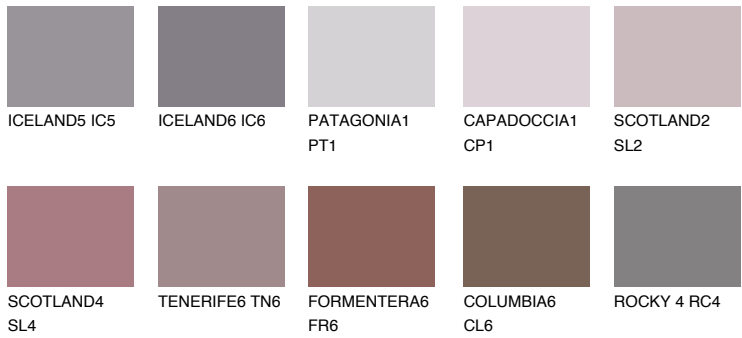

# COLOUR DETAILS

## AMETHYST OCEAN

12%

### Matching colours

#### COLOURS