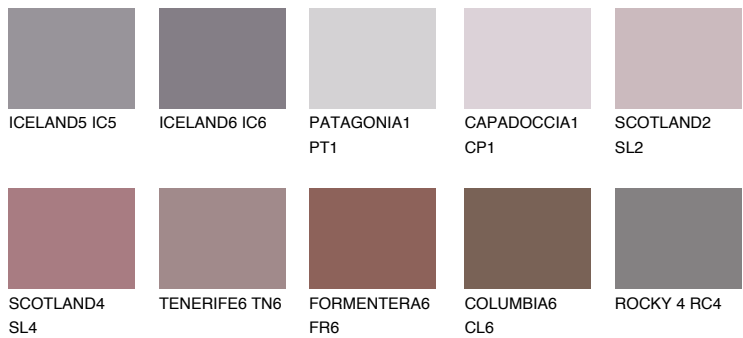

AMETHYST OCEAN

12%

Matching colours

COLOURS

INTENSE

For more information on plasters and paints, go to www.ceresit.it

*The presented colours refer to plasters and paints offered by Ceresit. Due to the use of digital techniques, the presented colours might not represent the original ones, thus they cannot be considered as a reliable colour presentation. We recommend checking the authentic colour samples.