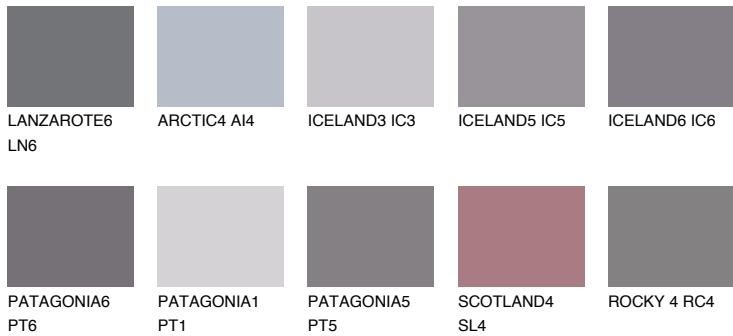

COLOUR DETAILS

AMETHYST RAIN

☀ 11%

Matching colours

COLOURS

INTENSE

For more information on plasters and paints, go to www.ceresit.it

*The presented colours refer to plasters and paints offered by Ceresit. Due to the use of digital techniques, the presented colours might not represent the original ones, thus they cannot be considered as a reliable colour presentation. We recommend checking the authentic colour samples.