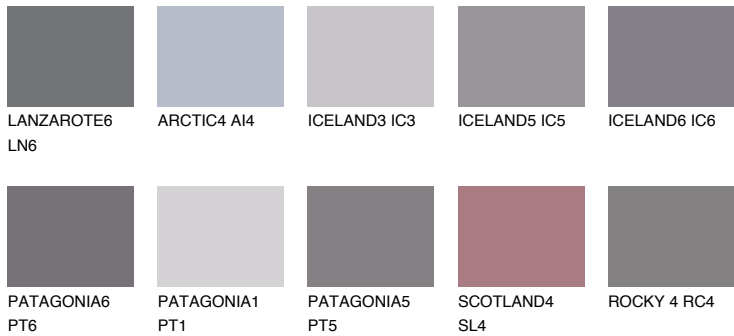

COLOUR DETAILS

AMETHYST RAIN

☀ 11%

Matching colours

COLOURS

INTENSE

For more information on plasters and paints, go to www.ceresit.it

*The presented colours refer to plasters and paints offered by Ceresit. Due to the use of digital techniques, the presented colours might not represent the original ones, thus they cannot be considered as a reliable colour presentation. We recommend checking the authentic colour samples.