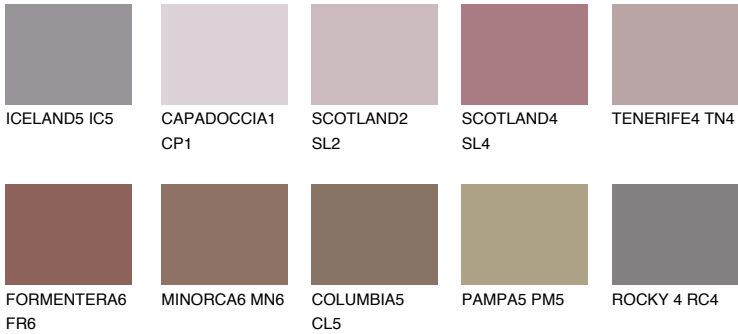

## AMETHYST WIND

☀ 11%

### Matching colours

#### COLOURS

#### INTENSE

For more information on plasters and paints, go to [www.ceresit.it](http://www.ceresit.it)

\*The presented colours refer to plasters and paints offered by Ceresit. Due to the use of digital techniques, the presented colours might not represent the original ones, thus they cannot be considered as a reliable colour presentation. We recommend checking the authentic colour samples.