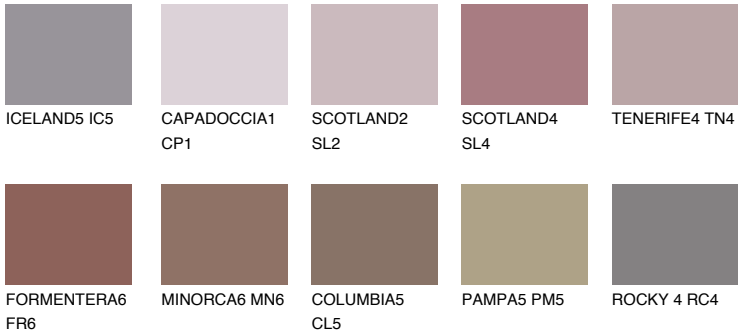

AMETHYST WIND

☀ 11%

Matching colours

COLOURS

INTENSE

For more information on plasters and paints, go to www.ceresit.it

*The presented colours refer to plasters and paints offered by Ceresit. Due to the use of digital techniques, the presented colours might not represent the original ones, thus they cannot be considered as a reliable colour presentation. We recommend checking the authentic colour samples.