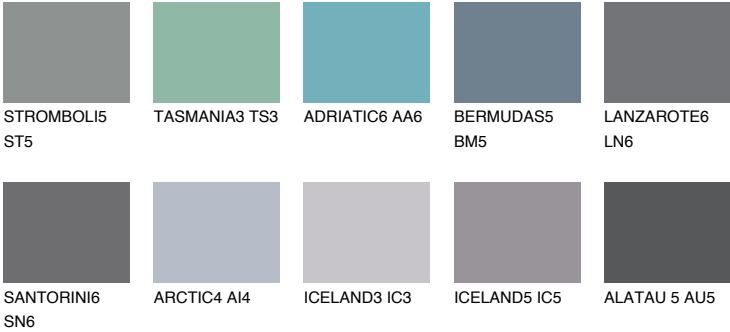

DIAMOND DAY

☀ 11%

Matching colours

COLOURS

INTENSE

For more information on plasters and paints, go to www.ceresit.it

*The presented colours refer to plasters and paints offered by Ceresit. Due to the use of digital techniques, the presented colours might not represent the original ones, thus they cannot be considered as a reliable colour presentation. We recommend checking the authentic colour samples.