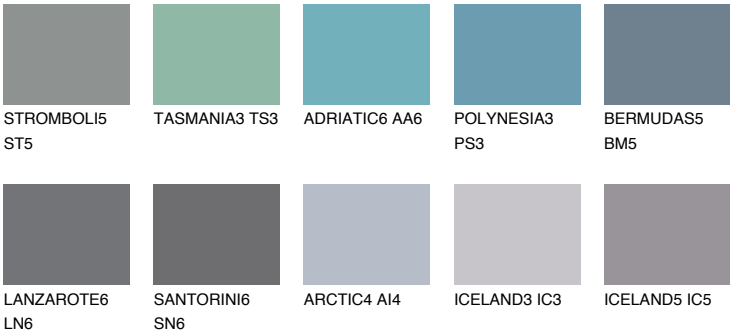

DIAMOND DAY

☀ 11%

Matching colours

COLOURS

INTENSE

For more information on plasters and paints, go to www.ceresit.it

*The presented colours refer to plasters and paints offered by Ceresit. Due to the use of digital techniques, the presented colours might not represent the original ones, thus they cannot be considered as a reliable colour presentation. We recommend checking the authentic colour samples.