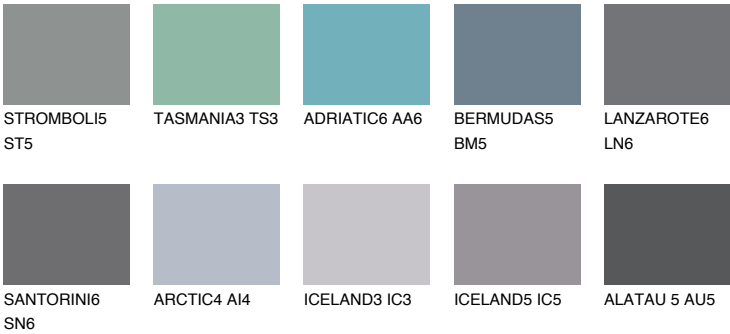

DIAMOND DAY

☀ 11%

Matching colours

COLOURS

INTENSE

For more information on plasters and paints, go to www.ceresit.it

*The presented colours refer to plasters and paints offered by Ceresit. Due to the use of digital techniques, the presented colours might not represent the original ones, thus they cannot be considered as a reliable colour presentation. We recommend checking the authentic colour samples.