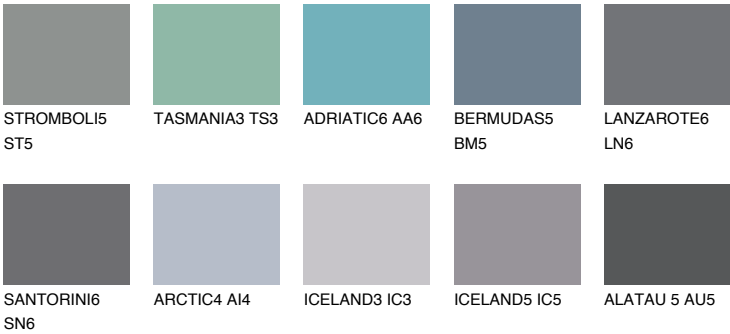

## DIAMOND DAY

☀ 11%

### Matching colours

#### COLOURS

#### INTENSE

For more information on plasters and paints, go to [www.ceresit.it](http://www.ceresit.it)

\*The presented colours refer to plasters and paints offered by Ceresit. Due to the use of digital techniques, the presented colours might not represent the original ones, thus they cannot be considered as a reliable colour presentation. We recommend checking the authentic colour samples.