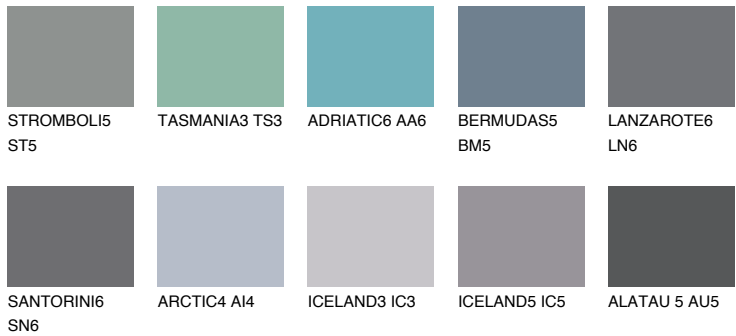

COLOUR DETAILS

DIAMOND DAY

☀ 11%

Matching colours

COLOURS

INTENSE

For more information on plasters and paints, go to www.ceresit.it

*The presented colours refer to plasters and paints offered by Ceresit. Due to the use of digital techniques, the presented colours might not represent the original ones, thus they cannot be considered as a reliable colour presentation. We recommend checking the authentic colour samples.