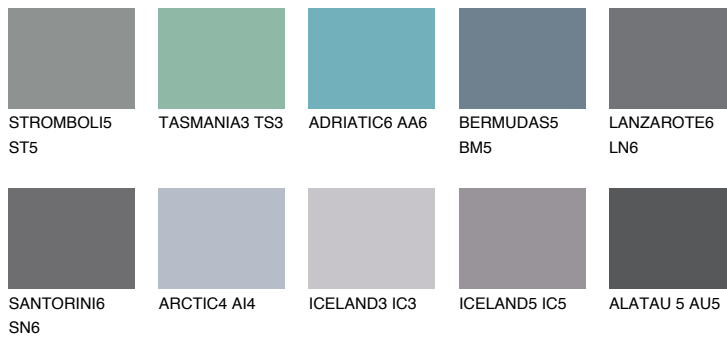

COLOUR DETAILS

DIAMOND DAY

☀ 11%

Matching colours

COLOURS

INTENSE

For more information on plasters and paints, go to www.ceresit.it

*The presented colours refer to plasters and paints offered by Ceresit. Due to the use of digital techniques, the presented colours might not represent the original ones, thus they cannot be considered as a reliable colour presentation. We recommend checking the authentic colour samples.