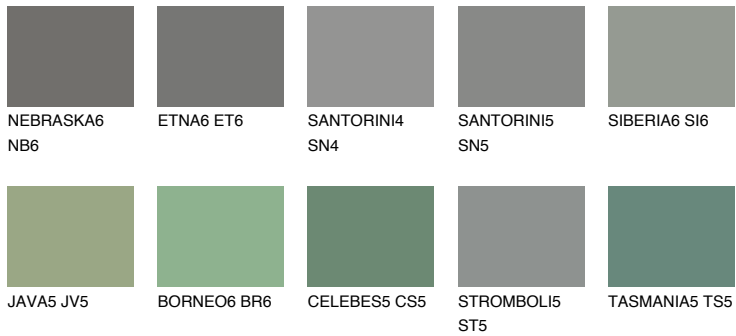

DIAMOND EVENING

6%

Matching colours

COLOURS

INTENSE

For more information on plasters and paints, go to
www.ceresit.it

*The presented colours refer to plasters and paints offered by Ceresit. Due to the use of digital techniques, the presented colours might not represent the original ones, thus they cannot be considered as a reliable colour presentation. We recommend checking the authentic colour samples.