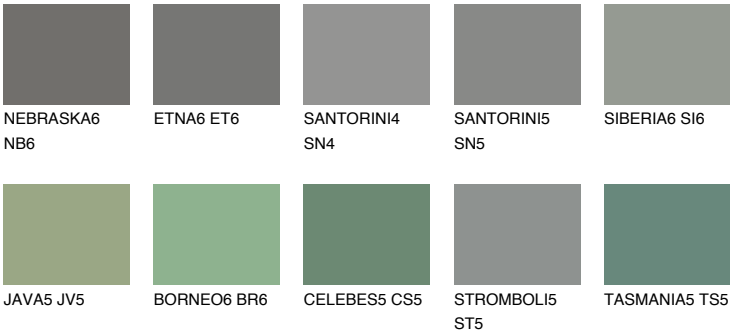

DIAMOND EVENING

6%

Matching colours

COLOURS

INTENSE

For more information on plasters and paints, go to www.ceresit.it

*The presented colours refer to plasters and paints offered by Ceresit. Due to the use of digital techniques, the presented colours might not represent the original ones, thus they cannot be considered as a reliable colour presentation. We recommend checking the authentic colour samples.