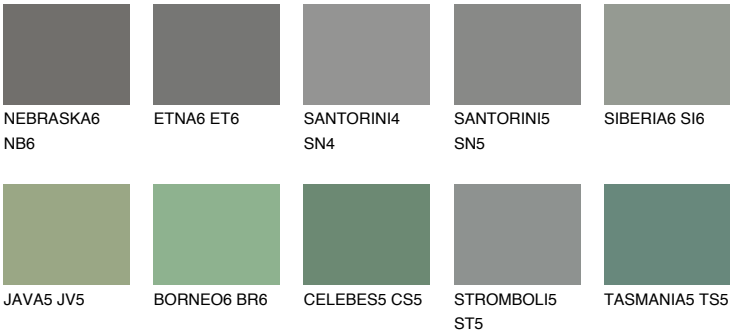

DIAMOND EVENING

6%

Matching colours

COLOURS

INTENSE

For more information on plasters and paints, go to www.ceresit.it

*The presented colours refer to plasters and paints offered by Ceresit. Due to the use of digital techniques, the presented colours might not represent the original ones, thus they cannot be considered as a reliable colour presentation. We recommend checking the authentic colour samples.