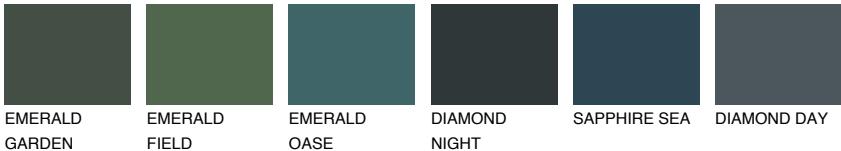

DIAMOND EVENING

6%

Matching colours

COLOURS

INTENSE

For more information on plasters and paints, go to www.ceresit.it

*The presented colours refer to plasters and paints offered by Ceresit. Due to the use of digital techniques, the presented colours might not represent the original ones, thus they cannot be considered as a reliable colour presentation. We recommend checking the authentic colour samples.