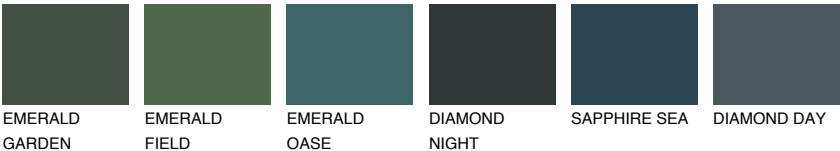

DIAMOND EVENING

6%

Matching colours

COLOURS

INTENSE

For more information on plasters and paints, go to www.ceresit.it

*The presented colours refer to plasters and paints offered by Ceresit. Due to the use of digital techniques, the presented colours might not represent the original ones, thus they cannot be considered as a reliable colour presentation. We recommend checking the authentic colour samples.