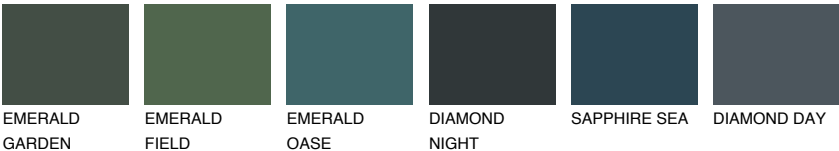

DIAMOND EVENING

6%

Matching colours

COLOURS

INTENSE

For more information on plasters and paints, go to www.ceresit.it

*The presented colours refer to plasters and paints offered by Ceresit. Due to the use of digital techniques, the presented colours might not represent the original ones, thus they cannot be considered as a reliable colour presentation. We recommend checking the authentic colour samples.