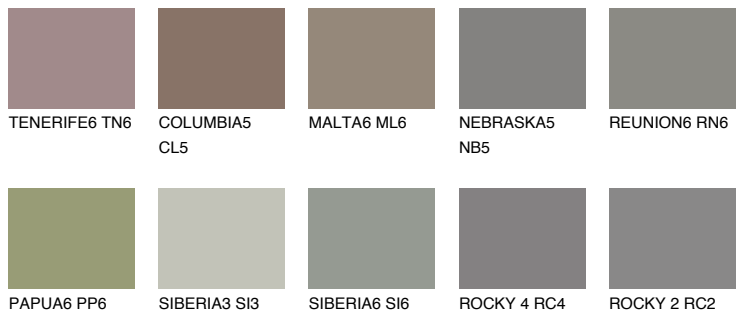

COLOUR DETAILS

DIAMOND MORNING

☀ 14%

Matching colours

COLOURS

INTENSE

For more information on plasters and paints, go to www.ceresit.it

*The presented colours refer to plasters and paints offered by Ceresit. Due to the use of digital techniques, the presented colours might not represent the original ones, thus they cannot be considered as a reliable colour presentation. We recommend checking the authentic colour samples.