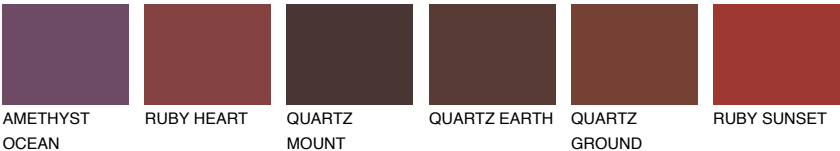

DIAMOND MORNING

☀ 14%

Matching colours

COLOURS

INTENSE

For more information on plasters and paints, go to www.ceresit.it

*The presented colours refer to plasters and paints offered by Ceresit. Due to the use of digital techniques, the presented colours might not represent the original ones, thus they cannot be considered as a reliable colour presentation. We recommend checking the authentic colour samples.