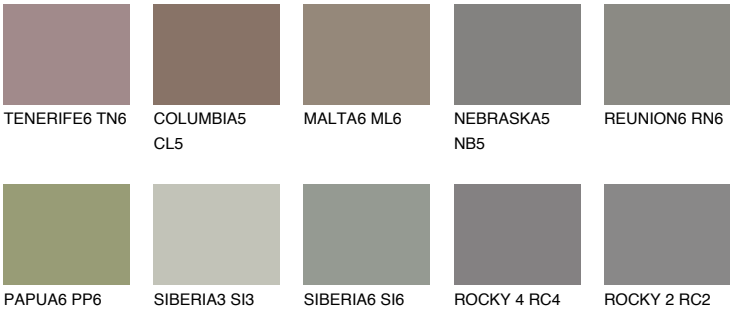

## DIAMOND MORNING

☀ 14%

### Matching colours

#### COLOURS

#### INTENSE

For more information on plasters and paints, go to [www.ceresit.it](http://www.ceresit.it)

\*The presented colours refer to plasters and paints offered by Ceresit. Due to the use of digital techniques, the presented colours might not represent the original ones, thus they cannot be considered as a reliable colour presentation. We recommend checking the authentic colour samples.