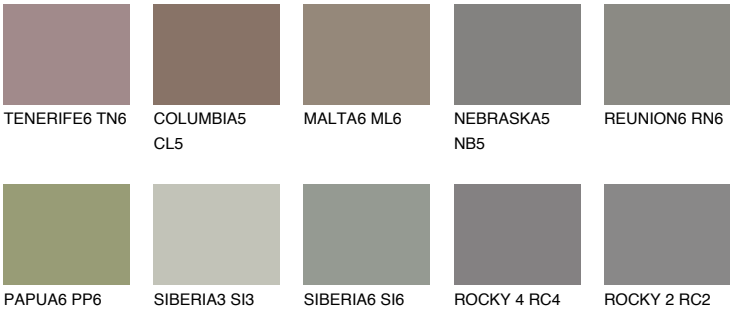

DIAMOND MORNING

☀ 14%

Matching colours

COLOURS

INTENSE

For more information on plasters and paints, go to www.ceresit.it

*The presented colours refer to plasters and paints offered by Ceresit. Due to the use of digital techniques, the presented colours might not represent the original ones, thus they cannot be considered as a reliable colour presentation. We recommend checking the authentic colour samples.