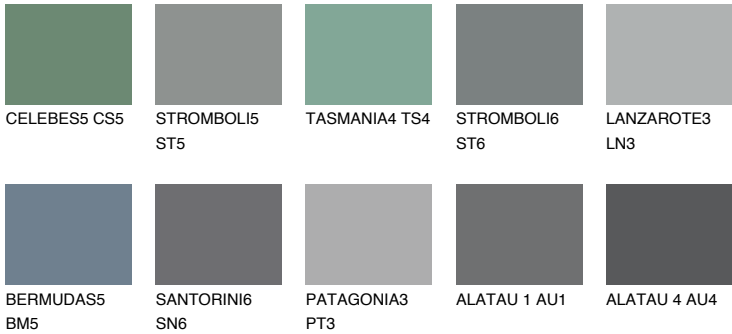

DIAMOND SHADOW

☾ 11%

Matching colours

COLOURS

INTENSE

For more information on plasters and paints, go to www.ceresit.it

*The presented colours refer to plasters and paints offered by Ceresit. Due to the use of digital techniques, the presented colours might not represent the original ones, thus they cannot be considered as a reliable colour presentation. We recommend checking the authentic colour samples.