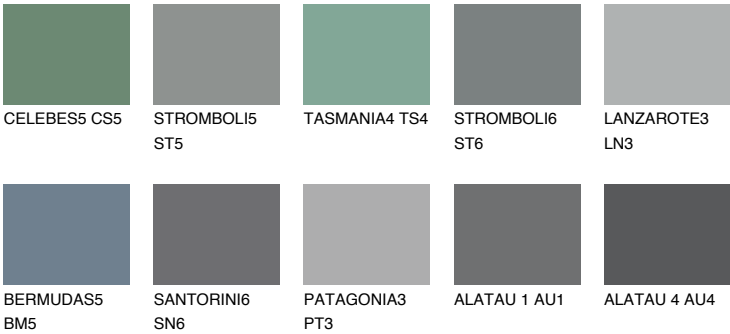

## DIAMOND SHADOW

☾ 11%

### Matching colours

#### COLOURS

#### INTENSE

For more information on plasters and paints, go to [www.ceresit.it](http://www.ceresit.it)

\*The presented colours refer to plasters and paints offered by Ceresit. Due to the use of digital techniques, the presented colours might not represent the original ones, thus they cannot be considered as a reliable colour presentation. We recommend checking the authentic colour samples.