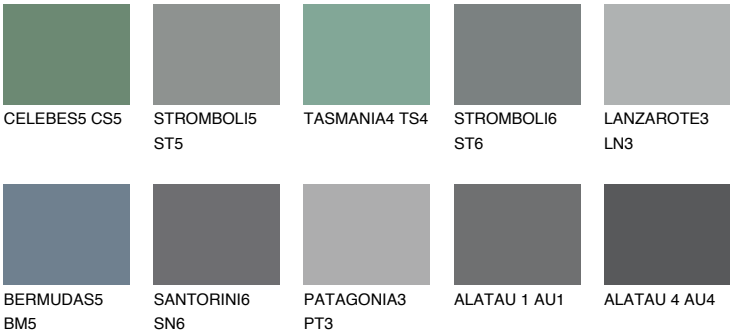

DIAMOND SHADOW

☾ 11%

Matching colours

COLOURS

INTENSE

For more information on plasters and paints, go to www.ceresit.it

*The presented colours refer to plasters and paints offered by Ceresit. Due to the use of digital techniques, the presented colours might not represent the original ones, thus they cannot be considered as a reliable colour presentation. We recommend checking the authentic colour samples.