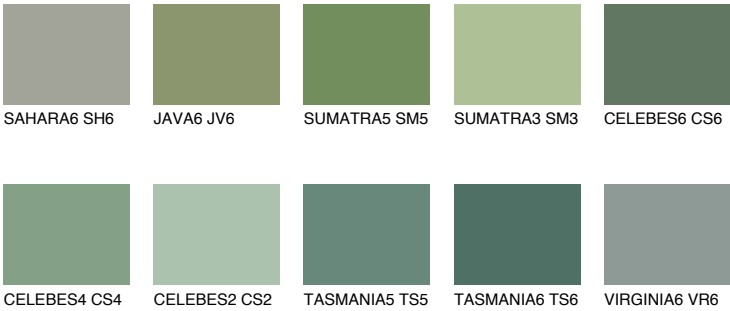

## EMERALD FIELD

14%

### Matching colours

#### COLOURS

#### INTENSE

For more information on plasters and paints, go to [www.ceresit.it](http://www.ceresit.it)

\*The presented colours refer to plasters and paints offered by Ceresit. Due to the use of digital techniques, the presented colours might not represent the original ones, thus they cannot be considered as a reliable colour presentation. We recommend checking the authentic colour samples.