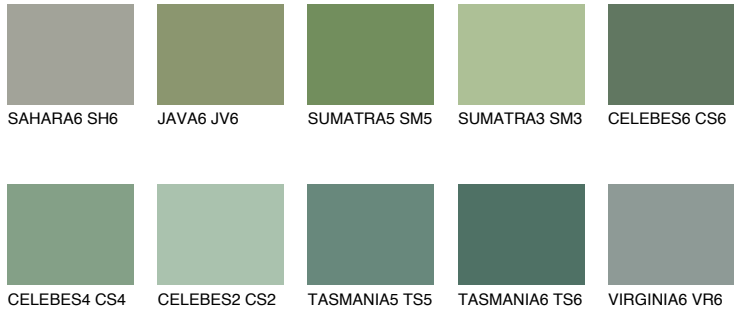

# COLOUR DETAILS

## EMERALD FIELD

14%

### Matching colours

#### COLOURS