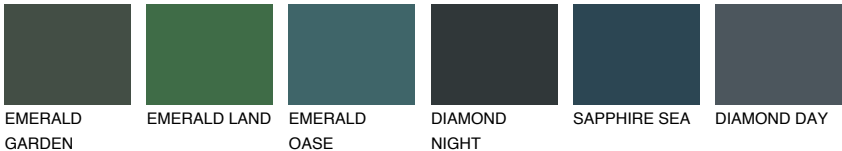

EMERALD FIELD

14%

Matching colours

COLOURS

INTENSE

For more information on plasters and paints, go to www.ceresit.it

*The presented colours refer to plasters and paints offered by Ceresit. Due to the use of digital techniques, the presented colours might not represent the original ones, thus they cannot be considered as a reliable colour presentation. We recommend checking the authentic colour samples.