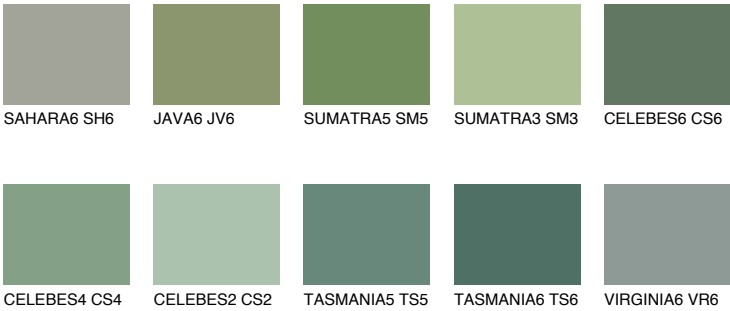

EMERALD FIELD

14%

Matching colours

COLOURS

INTENSE

For more information on plasters and paints, go to www.ceresit.it

*The presented colours refer to plasters and paints offered by Ceresit. Due to the use of digital techniques, the presented colours might not represent the original ones, thus they cannot be considered as a reliable colour presentation. We recommend checking the authentic colour samples.