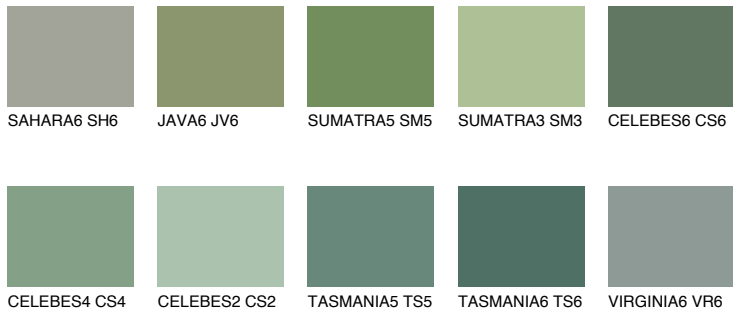

COLOUR DETAILS

EMERALD FIELD

14%

Matching colours

COLOURS

INTENSE

For more information on plasters and paints, go to www.ceresit.it

*The presented colours refer to plasters and paints offered by Ceresit. Due to the use of digital techniques, the presented colours might not represent the original ones, thus they cannot be considered as a reliable colour presentation. We recommend checking the authentic colour samples.