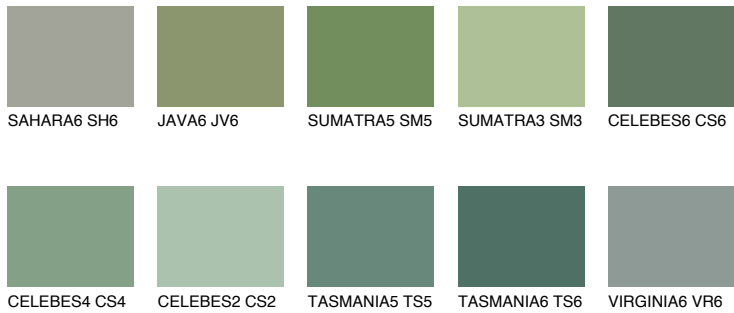

COLOUR DETAILS

EMERALD FIELD

14%

Matching colours

COLOURS

INTENSE

For more information on plasters and paints, go to www.ceresit.it

*The presented colours refer to plasters and paints offered by Ceresit. Due to the use of digital techniques, the presented colours might not represent the original ones, thus they cannot be considered as a reliable colour presentation. We recommend checking the authentic colour samples.