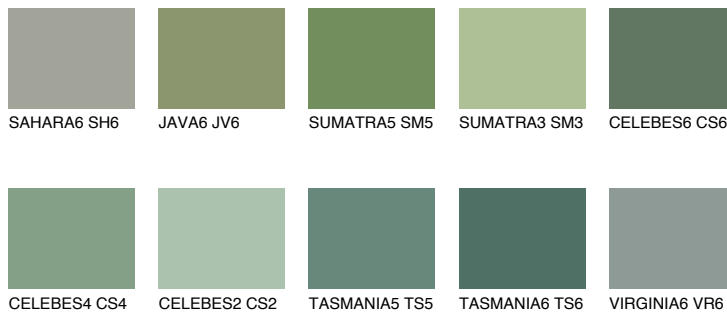

COLOUR DETAILS

EMERALD FIELD

14%

Matching colours

COLOURS

INTENSE

For more information on plasters and paints, go to www.ceresit.it

*The presented colours refer to plasters and paints offered by Ceresit. Due to the use of digital techniques, the presented colours might not represent the original ones, thus they cannot be considered as a reliable colour presentation. We recommend checking the authentic colour samples.