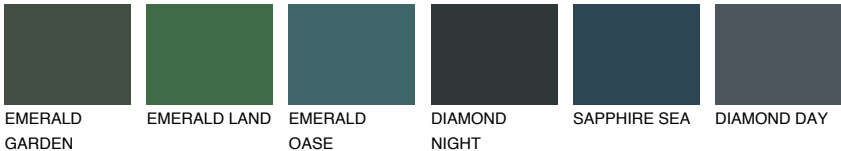

EMERALD FIELD

14%

Matching colours

COLOURS

INTENSE

For more information on plasters and paints, go to www.ceresit.it

*The presented colours refer to plasters and paints offered by Ceresit. Due to the use of digital techniques, the presented colours might not represent the original ones, thus they cannot be considered as a reliable colour presentation. We recommend checking the authentic colour samples.