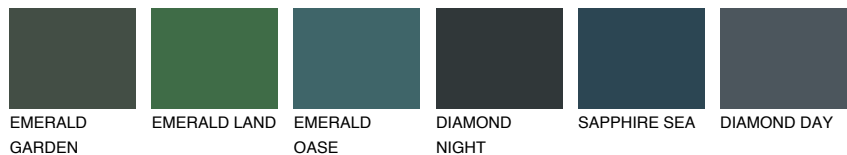

COLOUR DETAILS

EMERALD FIELD

14%

Matching colours

COLOURS

INTENSE

For more information on plasters and paints, go to www.ceresit.it

*The presented colours refer to plasters and paints offered by Ceresit. Due to the use of digital techniques, the presented colours might not represent the original ones, thus they cannot be considered as a reliable colour presentation. We recommend checking the authentic colour samples.