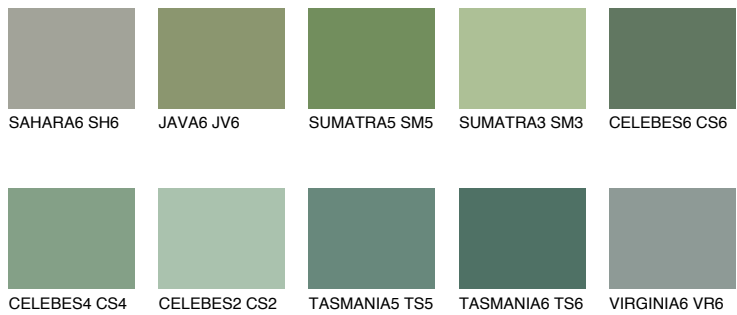

COLOUR DETAILS

EMERALD FIELD

14%

Matching colours

COLOURS

INTENSE

For more information on plasters and paints, go to www.ceresit.it

*The presented colours refer to plasters and paints offered by Ceresit. Due to the use of digital techniques, the presented colours might not represent the original ones, thus they cannot be considered as a reliable colour presentation. We recommend checking the authentic colour samples.