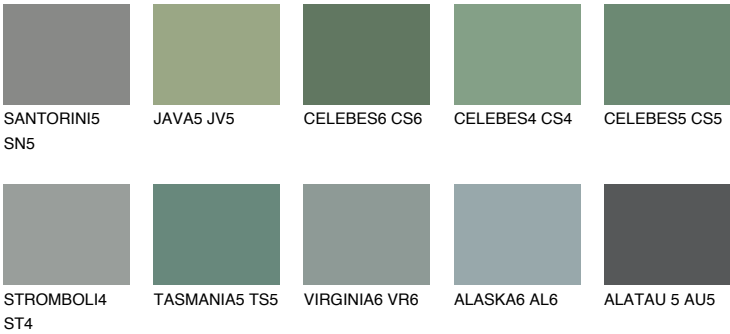

EMERALD GARDEN

9%

Matching colours

COLOURS

INTENSE

For more information on plasters and paints, go to www.ceresit.it

*The presented colours refer to plasters and paints offered by Ceresit. Due to the use of digital techniques, the presented colours might not represent the original ones, thus they cannot be considered as a reliable colour presentation. We recommend checking the authentic colour samples.