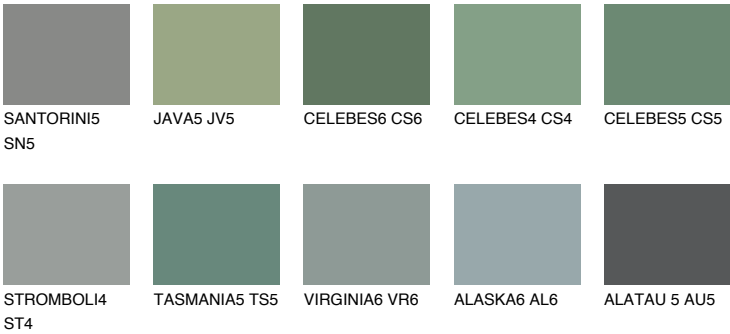

## EMERALD GARDEN

9%

### Matching colours

#### COLOURS

#### INTENSE

For more information on plasters and paints, go to [www.ceresit.it](http://www.ceresit.it)

\*The presented colours refer to plasters and paints offered by Ceresit. Due to the use of digital techniques, the presented colours might not represent the original ones, thus they cannot be considered as a reliable colour presentation. We recommend checking the authentic colour samples.