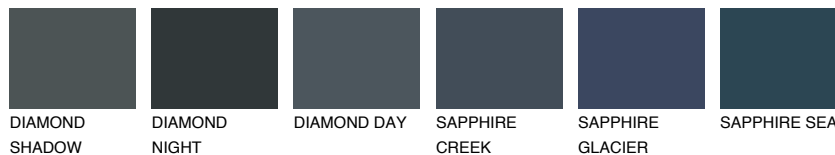

EMERALD GARDEN

9%

Matching colours

COLOURS

INTENSE

For more information on plasters and paints, go to www.ceresit.it

*The presented colours refer to plasters and paints offered by Ceresit. Due to the use of digital techniques, the presented colours might not represent the original ones, thus they cannot be considered as a reliable colour presentation. We recommend checking the authentic colour samples.