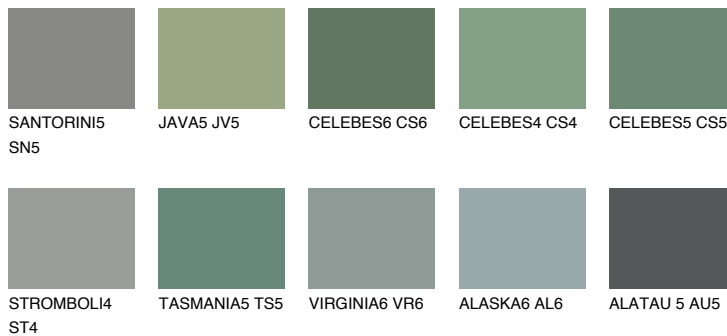

EMERALD GARDEN

9%

Matching colours

COLOURS

INTENSE

For more information on plasters and paints, go to www.ceresit.it

*The presented colours refer to plasters and paints offered by Ceresit. Due to the use of digital techniques, the presented colours might not represent the original ones, thus they cannot be considered as a reliable colour presentation. We recommend checking the authentic colour samples.