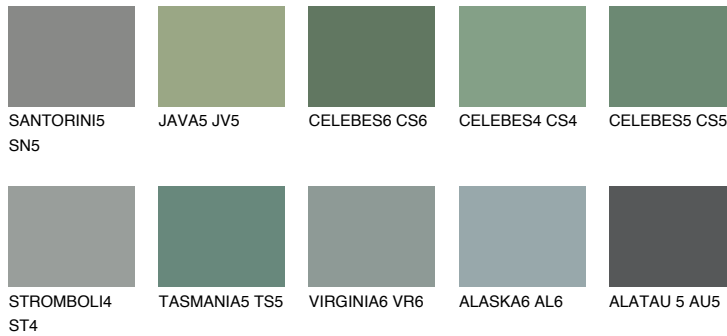

EMERALD GARDEN

9%

Matching colours

COLOURS

INTENSE

For more information on plasters and paints, go to www.ceresit.it

*The presented colours refer to plasters and paints offered by Ceresit. Due to the use of digital techniques, the presented colours might not represent the original ones, thus they cannot be considered as a reliable colour presentation. We recommend checking the authentic colour samples.