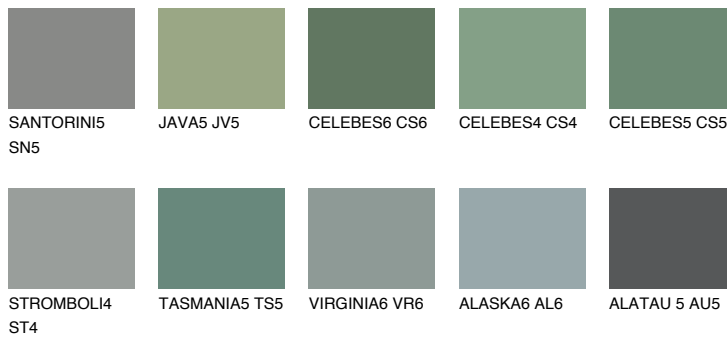

EMERALD GARDEN

9%

Matching colours

COLOURS

INTENSE

For more information on plasters and paints, go to www.ceresit.it

*The presented colours refer to plasters and paints offered by Ceresit. Due to the use of digital techniques, the presented colours might not represent the original ones, thus they cannot be considered as a reliable colour presentation. We recommend checking the authentic colour samples.