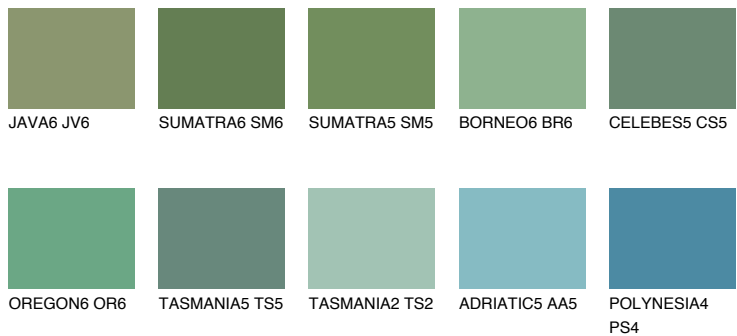

EMERALD LAND

☀ 15%

Matching colours

COLOURS

INTENSE

For more information on plasters and paints, go to www.ceresit.it

*The presented colours refer to plasters and paints offered by Ceresit. Due to the use of digital techniques, the presented colours might not represent the original ones, thus they cannot be considered as a reliable colour presentation. We recommend checking the authentic colour samples.