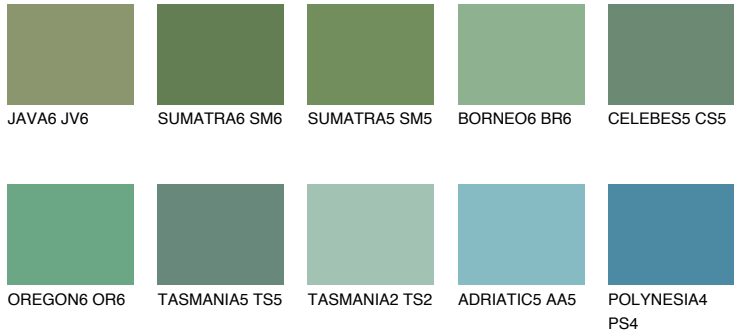

COLOUR DETAILS

EMERALD LAND

☀️ 15%

Matching colours

COLOURS

INTENSE

For more information on plasters and paints, go to www.ceresit.it

*The presented colours refer to plasters and paints offered by Ceresit. Due to the use of digital techniques, the presented colours might not represent the original ones, thus they cannot be considered as a reliable colour presentation. We recommend checking the authentic colour samples.