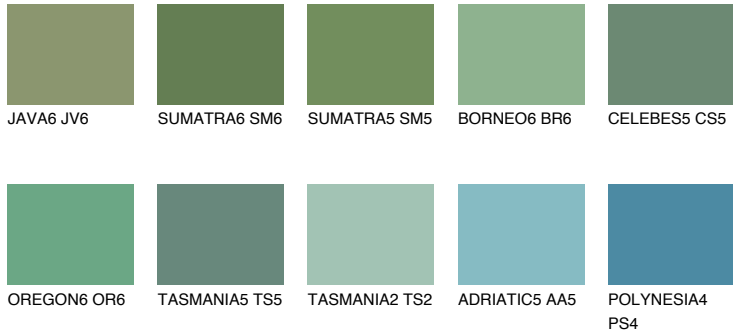

COLOUR DETAILS

EMERALD LAND

☀ 15%

Matching colours

COLOURS

INTENSE

For more information on plasters and paints, go to www.ceresit.it

*The presented colours refer to plasters and paints offered by Ceresit. Due to the use of digital techniques, the presented colours might not represent the original ones, thus they cannot be considered as a reliable colour presentation. We recommend checking the authentic colour samples.