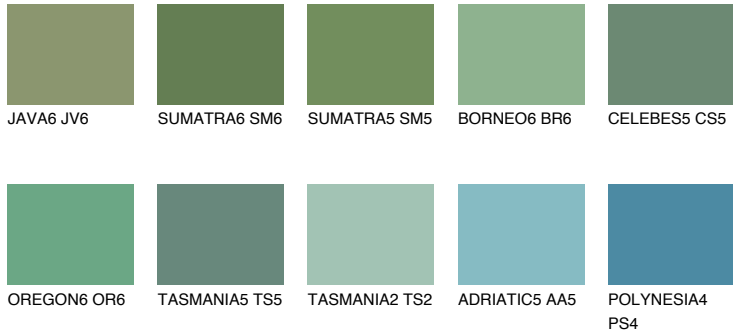

# COLOUR DETAILS

## EMERALD LAND

☀ 15%

### Matching colours

#### COLOURS