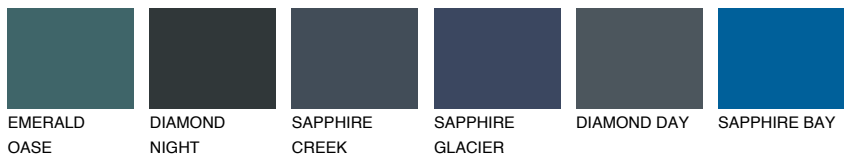

EMERALD LAND

☀ 15%

Matching colours

COLOURS

INTENSE

For more information on plasters and paints, go to www.ceresit.it

*The presented colours refer to plasters and paints offered by Ceresit. Due to the use of digital techniques, the presented colours might not represent the original ones, thus they cannot be considered as a reliable colour presentation. We recommend checking the authentic colour samples.