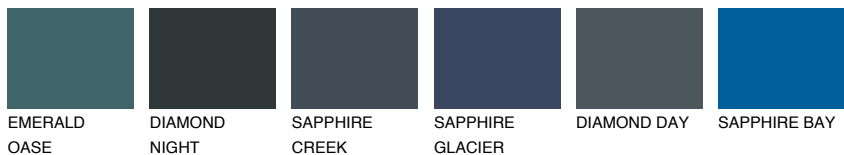

COLOUR DETAILS

EMERALD LAND

15%

Matching colours

COLOURS

INTENSE

For more information on plasters and paints, go to www.ceresit.it

*The presented colours refer to plasters and paints offered by Ceresit. Due to the use of digital techniques, the presented colours might not represent the original ones, thus they cannot be considered as a reliable colour presentation. We recommend checking the authentic colour samples.