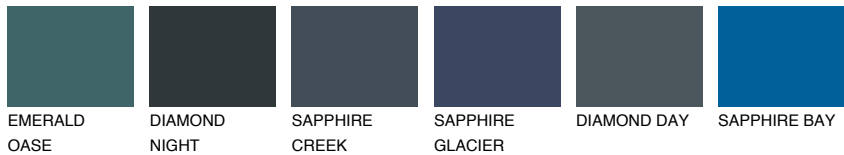

COLOUR DETAILS

EMERALD LAND

☀ 15%

Matching colours

COLOURS

INTENSE

For more information on plasters and paints, go to www.ceresit.it

*The presented colours refer to plasters and paints offered by Ceresit. Due to the use of digital techniques, the presented colours might not represent the original ones, thus they cannot be considered as a reliable colour presentation. We recommend checking the authentic colour samples.