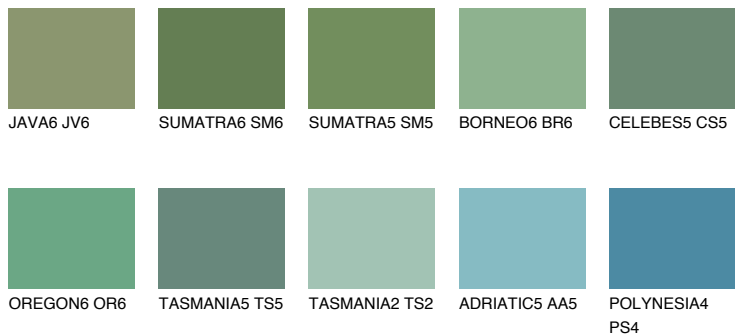

COLOUR DETAILS

EMERALD LAND

15%

Matching colours

COLOURS

INTENSE

For more information on plasters and paints, go to www.ceresit.it

*The presented colours refer to plasters and paints offered by Ceresit. Due to the use of digital techniques, the presented colours might not represent the original ones, thus they cannot be considered as a reliable colour presentation. We recommend checking the authentic colour samples.