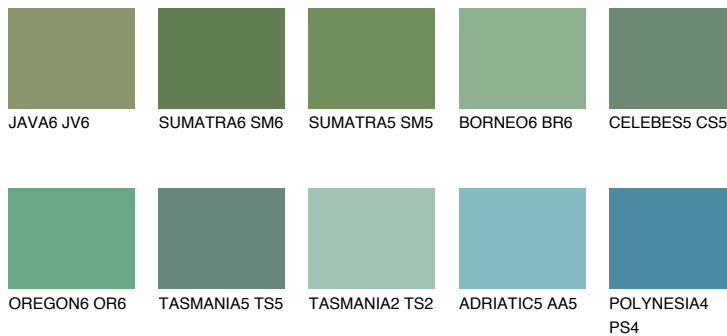

EMERALD LAND

15%

Matching colours

COLOURS

INTENSE

For more information on plasters and paints, go to www.ceresit.it

*The presented colours refer to plasters and paints offered by Ceresit. Due to the use of digital techniques, the presented colours might not represent the original ones, thus they cannot be considered as a reliable colour presentation. We recommend checking the authentic colour samples.