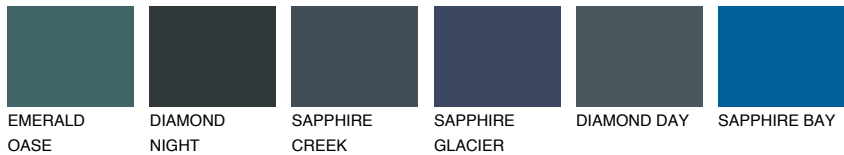

COLOUR DETAILS

EMERALD LAND

☀️ 15%

Matching colours

COLOURS

INTENSE

For more information on plasters and paints, go to www.ceresit.it

*The presented colours refer to plasters and paints offered by Ceresit. Due to the use of digital techniques, the presented colours might not represent the original ones, thus they cannot be considered as a reliable colour presentation. We recommend checking the authentic colour samples.