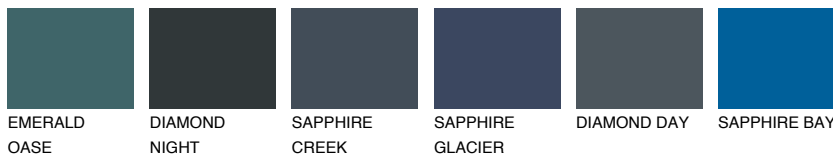

EMERALD LAND

15%

Matching colours

COLOURS

INTENSE

For more information on plasters and paints, go to www.ceresit.it

*The presented colours refer to plasters and paints offered by Ceresit. Due to the use of digital techniques, the presented colours might not represent the original ones, thus they cannot be considered as a reliable colour presentation. We recommend checking the authentic colour samples.