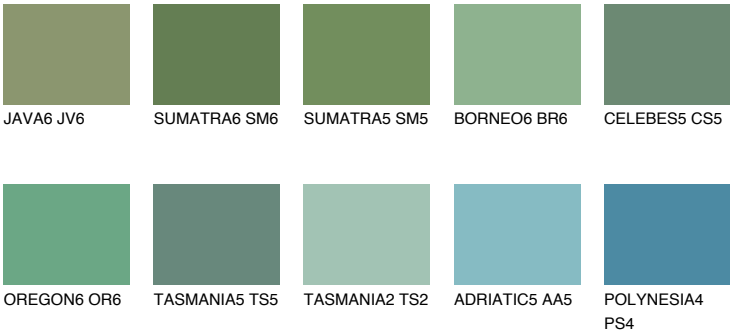

EMERALD LAND

15%

Matching colours

COLOURS

INTENSE

For more information on plasters and paints, go to www.ceresit.it

*The presented colours refer to plasters and paints offered by Ceresit. Due to the use of digital techniques, the presented colours might not represent the original ones, thus they cannot be considered as a reliable colour presentation. We recommend checking the authentic colour samples.