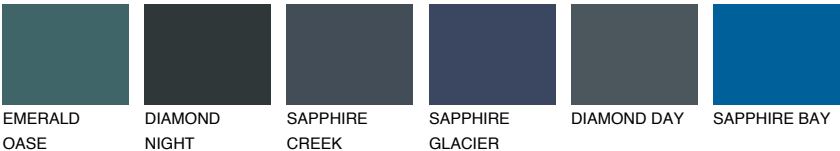

EMERALD LAND

15%

Matching colours

COLOURS

INTENSE

For more information on plasters and paints, go to www.ceresit.it

*The presented colours refer to plasters and paints offered by Ceresit. Due to the use of digital techniques, the presented colours might not represent the original ones, thus they cannot be considered as a reliable colour presentation. We recommend checking the authentic colour samples.