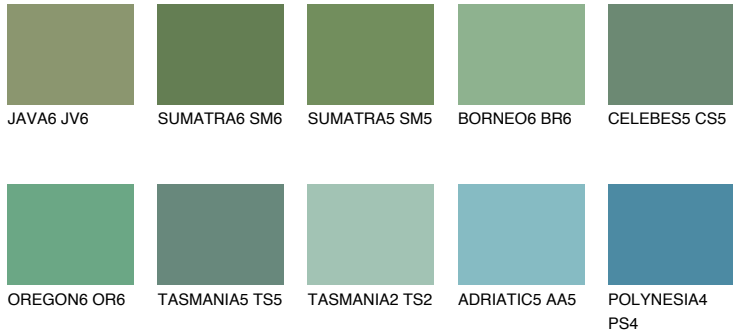

COLOUR DETAILS

EMERALD LAND

☀️ 15%

Matching colours

COLOURS

INTENSE

For more information on plasters and paints, go to www.ceresit.it

*The presented colours refer to plasters and paints offered by Ceresit. Due to the use of digital techniques, the presented colours might not represent the original ones, thus they cannot be considered as a reliable colour presentation. We recommend checking the authentic colour samples.