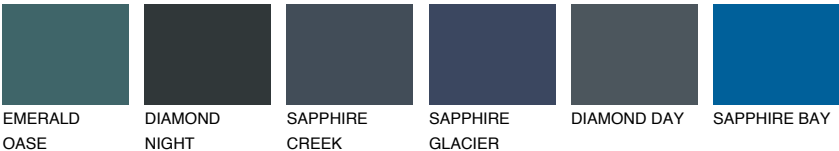

EMERALD LAND

15%

Matching colours

COLOURS

INTENSE

For more information on plasters and paints, go to www.ceresit.it

*The presented colours refer to plasters and paints offered by Ceresit. Due to the use of digital techniques, the presented colours might not represent the original ones, thus they cannot be considered as a reliable colour presentation. We recommend checking the authentic colour samples.