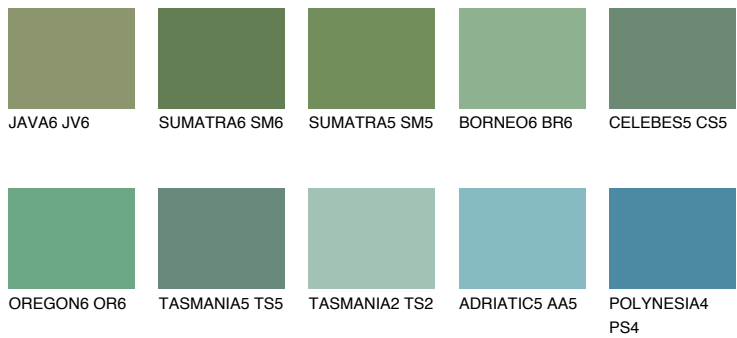

# COLOUR DETAILS

## EMERALD LAND

☀️ 15%

### Matching colours

#### COLOURS