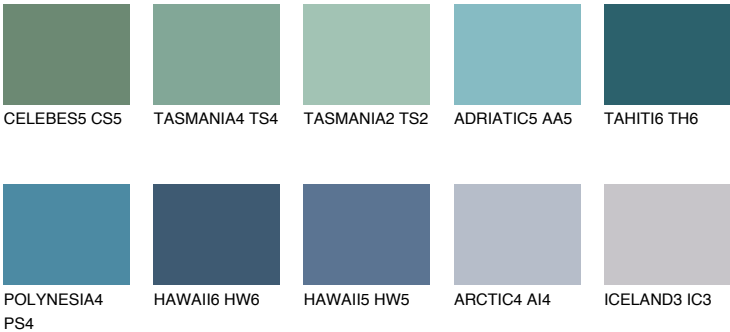

## EMERALD OASE

14%

### Matching colours

#### COLOURS