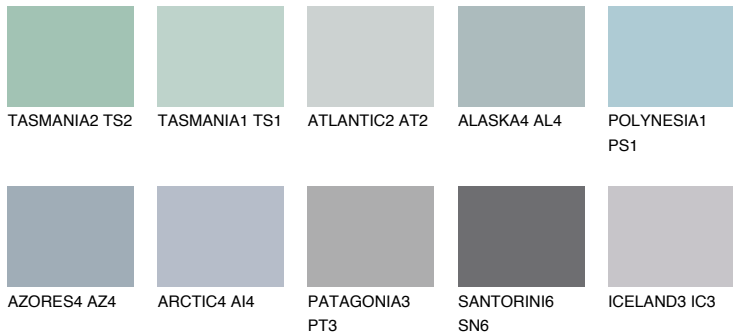

COLOUR DETAILS

ATLANTIC5 AT5

42% TSR 39%

Matching colours

COLOURS

INTENSE

For more information on plasters and paints, go to www.ceresit.it

*The presented colours refer to plasters and paints offered by Ceresit. Due to the use of digital techniques, the presented colours might not represent the original ones, thus they cannot be considered as a reliable colour presentation. We recommend checking the authentic colour samples.