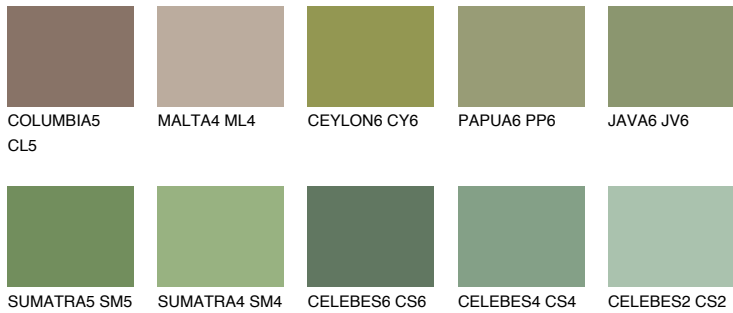

EMERALD PARK

15%

Matching colours

COLOURS

INTENSE

For more information on plasters and paints, go to
www.ceresit.it

*The presented colours refer to plasters and paints offered by Ceresit. Due to the use of digital techniques, the presented colours might not represent the original ones, thus they cannot be considered as a reliable colour presentation. We recommend checking the authentic colour samples.