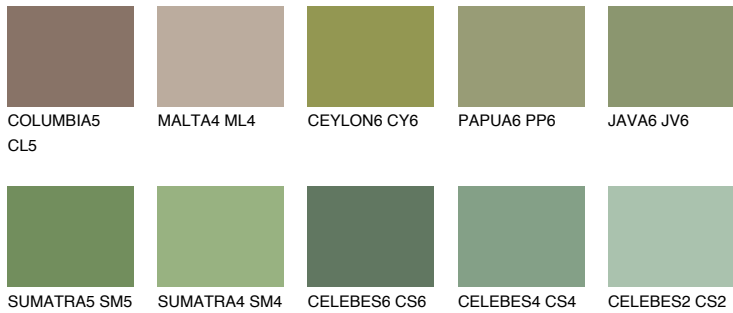

EMERALD PARK

☀️ 15%

Matching colours

COLOURS

INTENSE

For more information on plasters and paints, go to www.ceresit.it

*The presented colours refer to plasters and paints offered by Ceresit. Due to the use of digital techniques, the presented colours might not represent the original ones, thus they cannot be considered as a reliable colour presentation. We recommend checking the authentic colour samples.