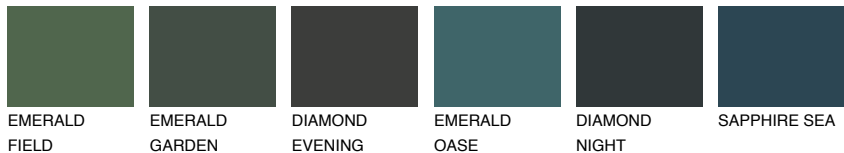

EMERALD PARK

15%

Matching colours

COLOURS

INTENSE

For more information on plasters and paints, go to
www.ceresit.it

*The presented colours refer to plasters and paints offered by Ceresit. Due to the use of digital techniques, the presented colours might not represent the original ones, thus they cannot be considered as a reliable colour presentation. We recommend checking the authentic colour samples.