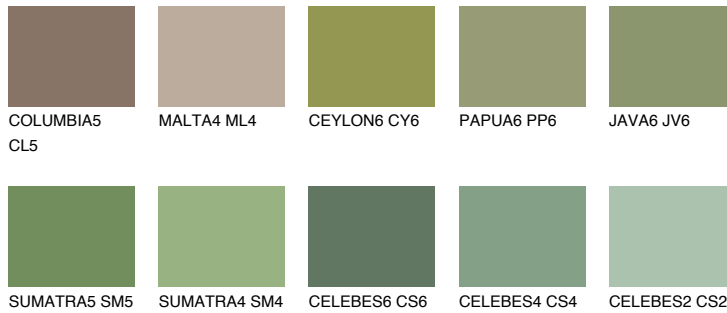

## EMERALD PARK

15%

### Matching colours

#### COLOURS

#### INTENSE

For more information on plasters and paints, go to  
[www.ceresit.it](http://www.ceresit.it)

\*The presented colours refer to plasters and paints offered by Ceresit. Due to the use of digital techniques, the presented colours might not represent the original ones, thus they cannot be considered as a reliable colour presentation. We recommend checking the authentic colour samples.