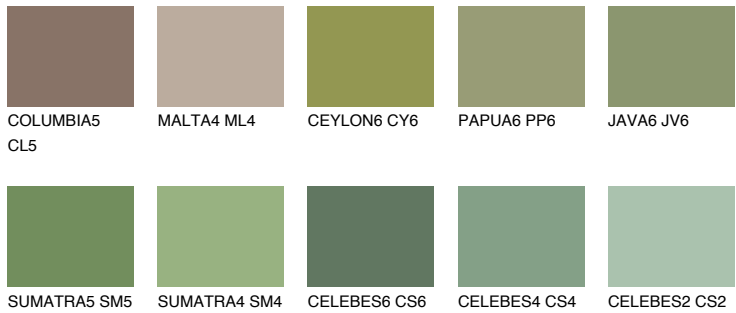

EMERALD PARK

15%

Matching colours

COLOURS

INTENSE

For more information on plasters and paints, go to www.ceresit.it

*The presented colours refer to plasters and paints offered by Ceresit. Due to the use of digital techniques, the presented colours might not represent the original ones, thus they cannot be considered as a reliable colour presentation. We recommend checking the authentic colour samples.