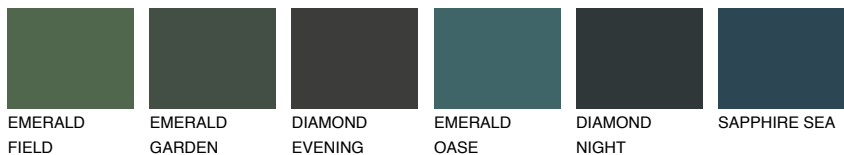

EMERALD PARK

15%

Matching colours

COLOURS

INTENSE

For more information on plasters and paints, go to www.ceresit.it

*The presented colours refer to plasters and paints offered by Ceresit. Due to the use of digital techniques, the presented colours might not represent the original ones, thus they cannot be considered as a reliable colour presentation. We recommend checking the authentic colour samples.