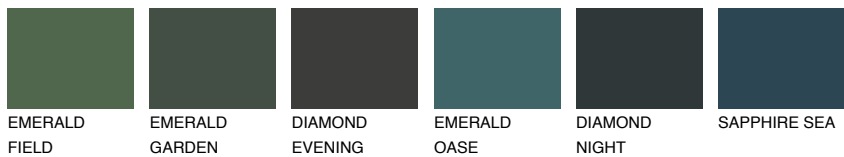

EMERALD PARK

☀️ 15%

Matching colours

COLOURS

INTENSE

For more information on plasters and paints, go to www.ceresit.it

*The presented colours refer to plasters and paints offered by Ceresit. Due to the use of digital techniques, the presented colours might not represent the original ones, thus they cannot be considered as a reliable colour presentation. We recommend checking the authentic colour samples.