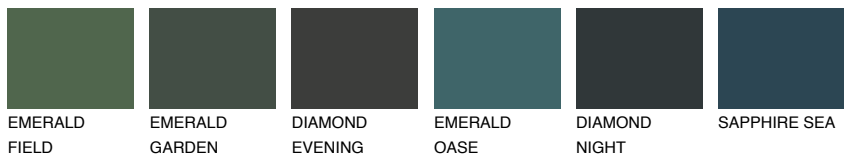

EMERALD PARK

☀ 15%

Matching colours

COLOURS

INTENSE

For more information on plasters and paints, go to
www.ceresit.it

*The presented colours refer to plasters and paints offered by Ceresit. Due to the use of digital techniques, the presented colours might not represent the original ones, thus they cannot be considered as a reliable colour presentation. We recommend checking the authentic colour samples.