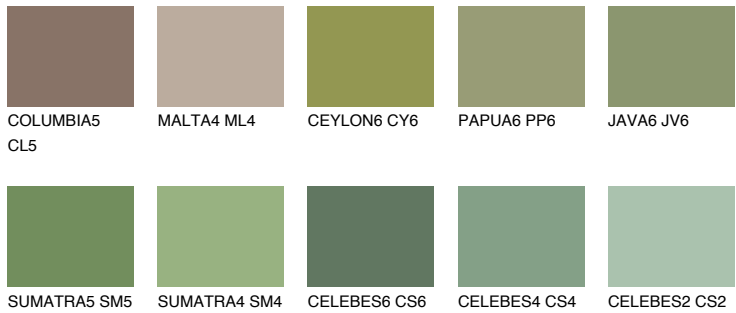

COLOUR DETAILS

EMERALD PARK

☀️ 15%

Matching colours

COLOURS

INTENSE

For more information on plasters and paints, go to www.ceresit.it

*The presented colours refer to plasters and paints offered by Ceresit. Due to the use of digital techniques, the presented colours might not represent the original ones, thus they cannot be considered as a reliable colour presentation. We recommend checking the authentic colour samples.