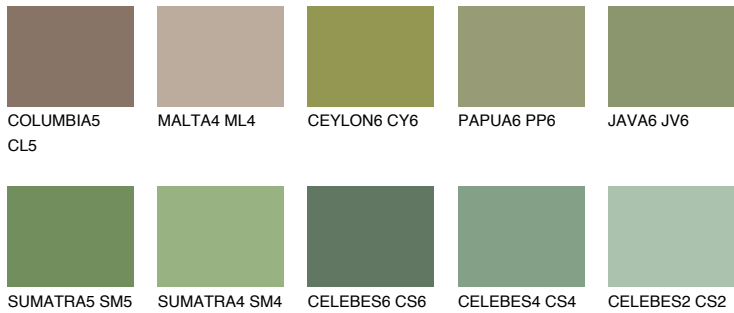

COLOUR DETAILS

EMERALD PARK

☀ 15%

Matching colours

COLOURS

INTENSE

For more information on plasters and paints, go to www.ceresit.it

*The presented colours refer to plasters and paints offered by Ceresit. Due to the use of digital techniques, the presented colours might not represent the original ones, thus they cannot be considered as a reliable colour presentation. We recommend checking the authentic colour samples.