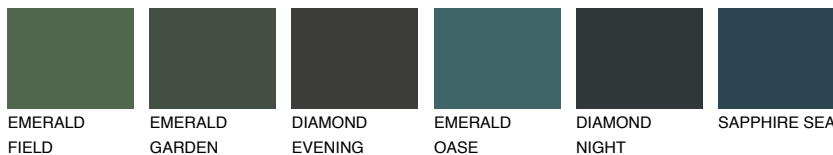

EMERALD PARK

15%

Matching colours

COLOURS

INTENSE

For more information on plasters and paints, go to
www.ceresit.it

*The presented colours refer to plasters and paints offered by Ceresit. Due to the use of digital techniques, the presented colours might not represent the original ones, thus they cannot be considered as a reliable colour presentation. We recommend checking the authentic colour samples.