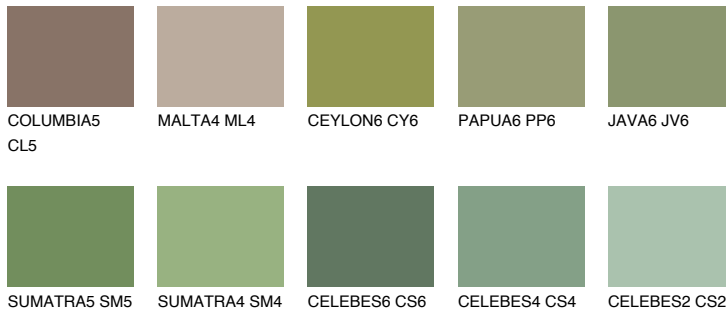

EMERALD PARK

15%

Matching colours

COLOURS

INTENSE

For more information on plasters and paints, go to
www.ceresit.it

*The presented colours refer to plasters and paints offered by Ceresit. Due to the use of digital techniques, the presented colours might not represent the original ones, thus they cannot be considered as a reliable colour presentation. We recommend checking the authentic colour samples.