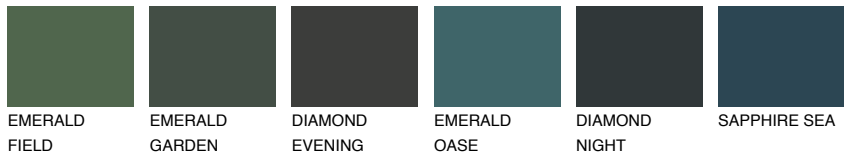

COLOUR DETAILS

EMERALD PARK

☀️ 15%

Matching colours

COLOURS

INTENSE

For more information on plasters and paints, go to www.ceresit.it

*The presented colours refer to plasters and paints offered by Ceresit. Due to the use of digital techniques, the presented colours might not represent the original ones, thus they cannot be considered as a reliable colour presentation. We recommend checking the authentic colour samples.