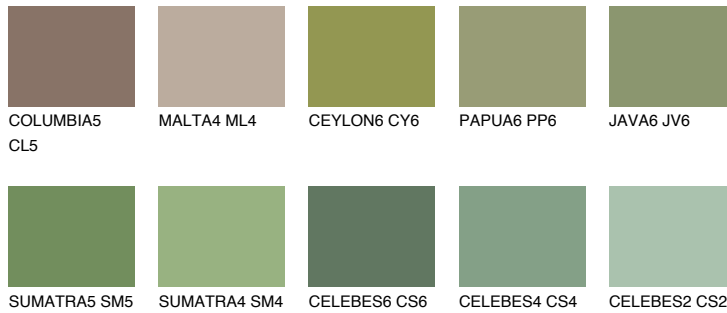

EMERALD PARK

15%

Matching colours

COLOURS

INTENSE

For more information on plasters and paints, go to www.ceresit.it

*The presented colours refer to plasters and paints offered by Ceresit. Due to the use of digital techniques, the presented colours might not represent the original ones, thus they cannot be considered as a reliable colour presentation. We recommend checking the authentic colour samples.