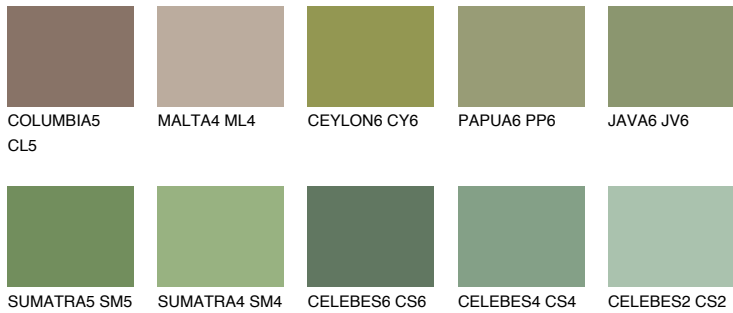

EMERALD PARK

☀ 15%

Matching colours

COLOURS

INTENSE

For more information on plasters and paints, go to
www.ceresit.it

*The presented colours refer to plasters and paints offered by Ceresit. Due to the use of digital techniques, the presented colours might not represent the original ones, thus they cannot be considered as a reliable colour presentation. We recommend checking the authentic colour samples.