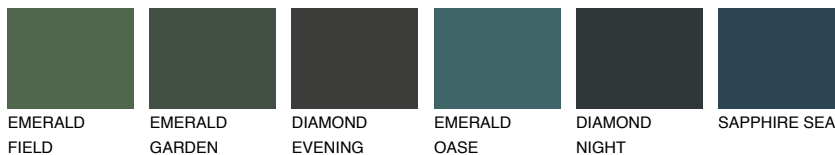

EMERALD PARK

15%

Matching colours

COLOURS

INTENSE

For more information on plasters and paints, go to www.ceresit.it

*The presented colours refer to plasters and paints offered by Ceresit. Due to the use of digital techniques, the presented colours might not represent the original ones, thus they cannot be considered as a reliable colour presentation. We recommend checking the authentic colour samples.