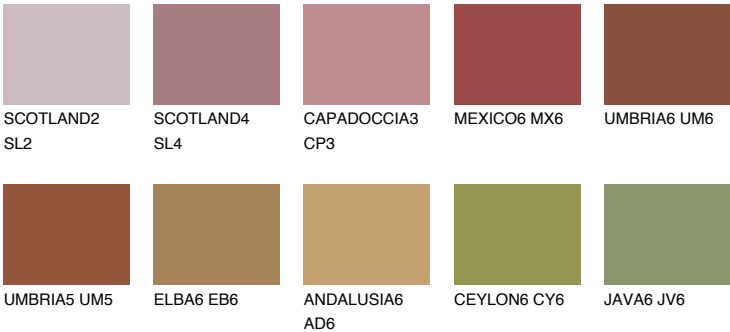

QUARTZ GROUND

10%

Matching colours

COLOURS

INTENSE

For more information on plasters and paints, go to www.ceresit.it

*The presented colours refer to plasters and paints offered by Ceresit. Due to the use of digital techniques, the presented colours might not represent the original ones, thus they cannot be considered as a reliable colour presentation. We recommend checking the authentic colour samples.