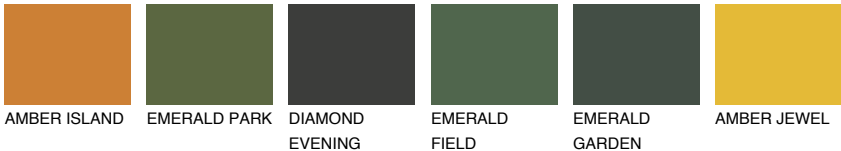

QUARTZ GROUND

10%

Matching colours

COLOURS

INTENSE

For more information on plasters and paints, go to www.ceresit.it

*The presented colours refer to plasters and paints offered by Ceresit. Due to the use of digital techniques, the presented colours might not represent the original ones, thus they cannot be considered as a reliable colour presentation. We recommend checking the authentic colour samples.