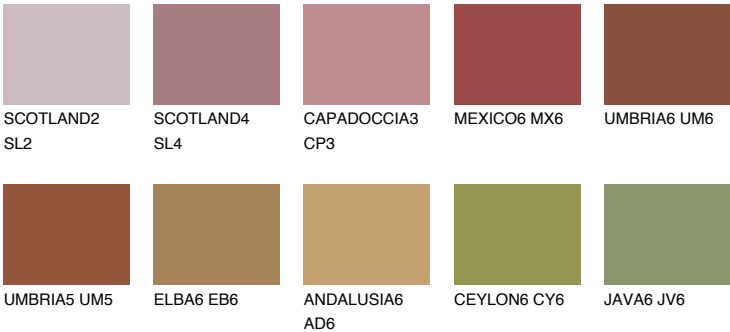

QUARTZ GROUND

☀ 10%

Matching colours

COLOURS

INTENSE

For more information on plasters and paints, go to www.ceresit.it

*The presented colours refer to plasters and paints offered by Ceresit. Due to the use of digital techniques, the presented colours might not represent the original ones, thus they cannot be considered as a reliable colour presentation. We recommend checking the authentic colour samples.