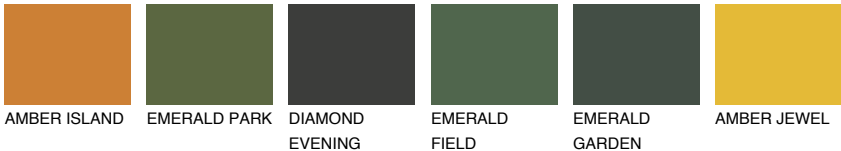

QUARTZ GROUND

☀ 10%

Matching colours

COLOURS

INTENSE

For more information on plasters and paints, go to www.ceresit.it

*The presented colours refer to plasters and paints offered by Ceresit. Due to the use of digital techniques, the presented colours might not represent the original ones, thus they cannot be considered as a reliable colour presentation. We recommend checking the authentic colour samples.